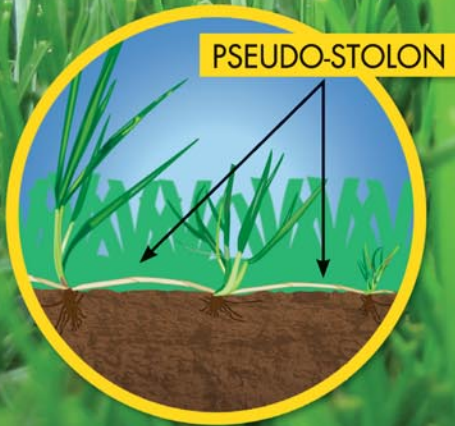

# Reach Beyond.

*Perennial Ryegrass  
with Mobile Technology.*

## REACH BEYOND TRADITIONAL PERENNIAL RYEGRASS

RPR (Regenerating Perennial Ryegrass) is unequalled in wear and traffic performance in university and private trials. RPR outperforms other perennial ryegrasses and provides the excellent turf quality you expect from Barenbrug USA. Its unique regenerating feature will create a new standard for professional turf managers. RPR is also highly endophyte enhanced, which has shown to improve turf quality and increased resistance against disease and pest.

### *The RPR™ Advantage*

- Superior wear tolerance
- High turf quality rating
- Enhanced with endophyte for resilience
- Exceptionally drought tolerant
- Pseudo-stolons allow for regeneration