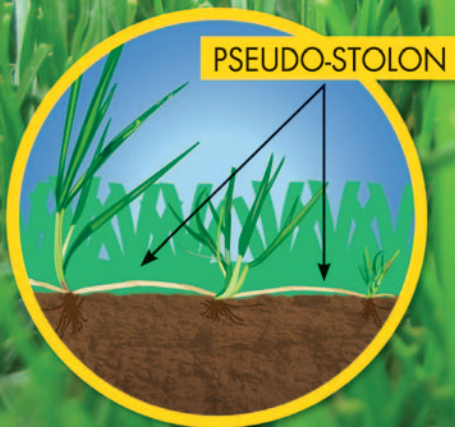

# Reach Beyond.

*Perennial Ryegrass  
with Mobile Technology.*

## REACH BEYOND TRADITIONAL PERENNIAL RYEGRASS

RPR (Regenerating Perennial Ryegrass) is unequalled in wear and traffic performance in university and private trials. RPR outperforms other perennial ryegrasses and provides the excellent turf quality you expect from Barenbrug USA. Its unique regenerating feature will create a new standard for professional turf managers. RPR is also highly endophyte enhanced, which has shown to improve turf quality and increased resistance against disease and pest.

### *The RPR<sup>™</sup> Advantage*

- Superior wear tolerance
- High turf quality rating
- Enhanced with endophyte for resilience
- Exceptionally drought tolerant
- Pseudo-stolons allow for regeneration