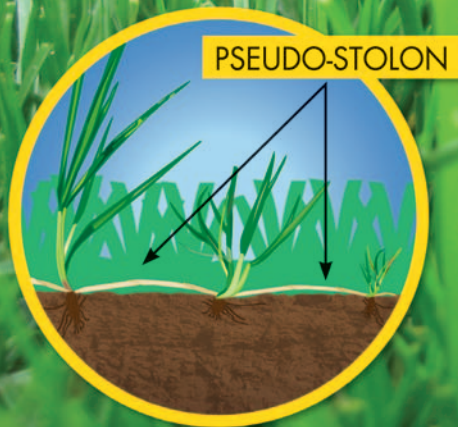

Reach Beyond.

*Perennial Ryegrass
with Mobile Technology.*

REACH BEYOND TRADITIONAL PERENNIAL RYEGRASS

RPR (Regenerating Perennial Ryegrass) is unequalled in wear and traffic performance in university and private trials. RPR outperforms other perennial ryegrasses and provides the excellent turf quality you expect from Barenbrug USA. Its unique regenerating feature will create a new standard for professional turf managers. RPR is also highly endophyte enhanced, which has shown to improve turf quality and increased resistance against disease and pest.

The RPR™ Advantage

- Superior wear tolerance
- High turf quality rating
- Enhanced with endophyte for resilience
- Exceptionally drought tolerant
- Pseudo-stolons allow for regeneration