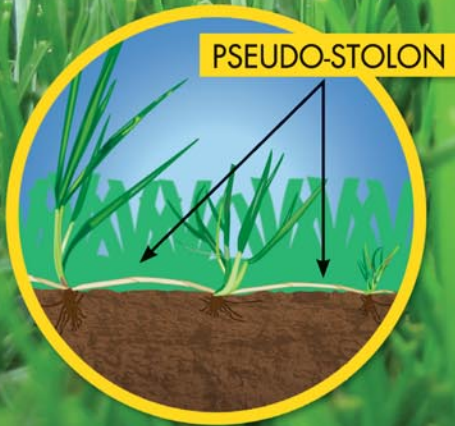

# Reach Beyond.

*Perennial Ryegrass  
with Mobile Technology.*

## REACH BEYOND TRADITIONAL PERENNIAL RYEGRASS

RPR (Regenerating Perennial Ryegrass) is unequalled in wear and traffic performance in university and private trials. RPR outperforms other perennial ryegrasses and provides the excellent turf quality you expect from Barenbrug USA. Its unique regenerating feature will create a new standard for professional turf managers. RPR is also highly endophyte enhanced, which has shown to improve turf quality and increased resistance against disease and pest.

### *The RPR<sup>TM</sup> Advantage*

- Superior wear tolerance
- High turf quality rating
- Enhanced with endophyte for resilience
- Exceptionally drought tolerant
- Pseudo-stolons allow for regeneration