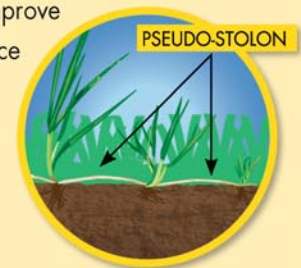

REACH BEYOND TRADITIONAL PERENNIAL RYEGRASS

RPR (Regenerating Perennial Ryegrass) is unequalled in wear and traffic performance in university and private trials. RPR outperforms other perennial ryegrasses and provides the excellent turf quality you expect from Barenbrug USA. Its unique regenerating feature will create a new standard for professional turf managers. RPR is also highly endophyte enhanced, which has shown to improve turf quality and increased resistance against disease and pests.