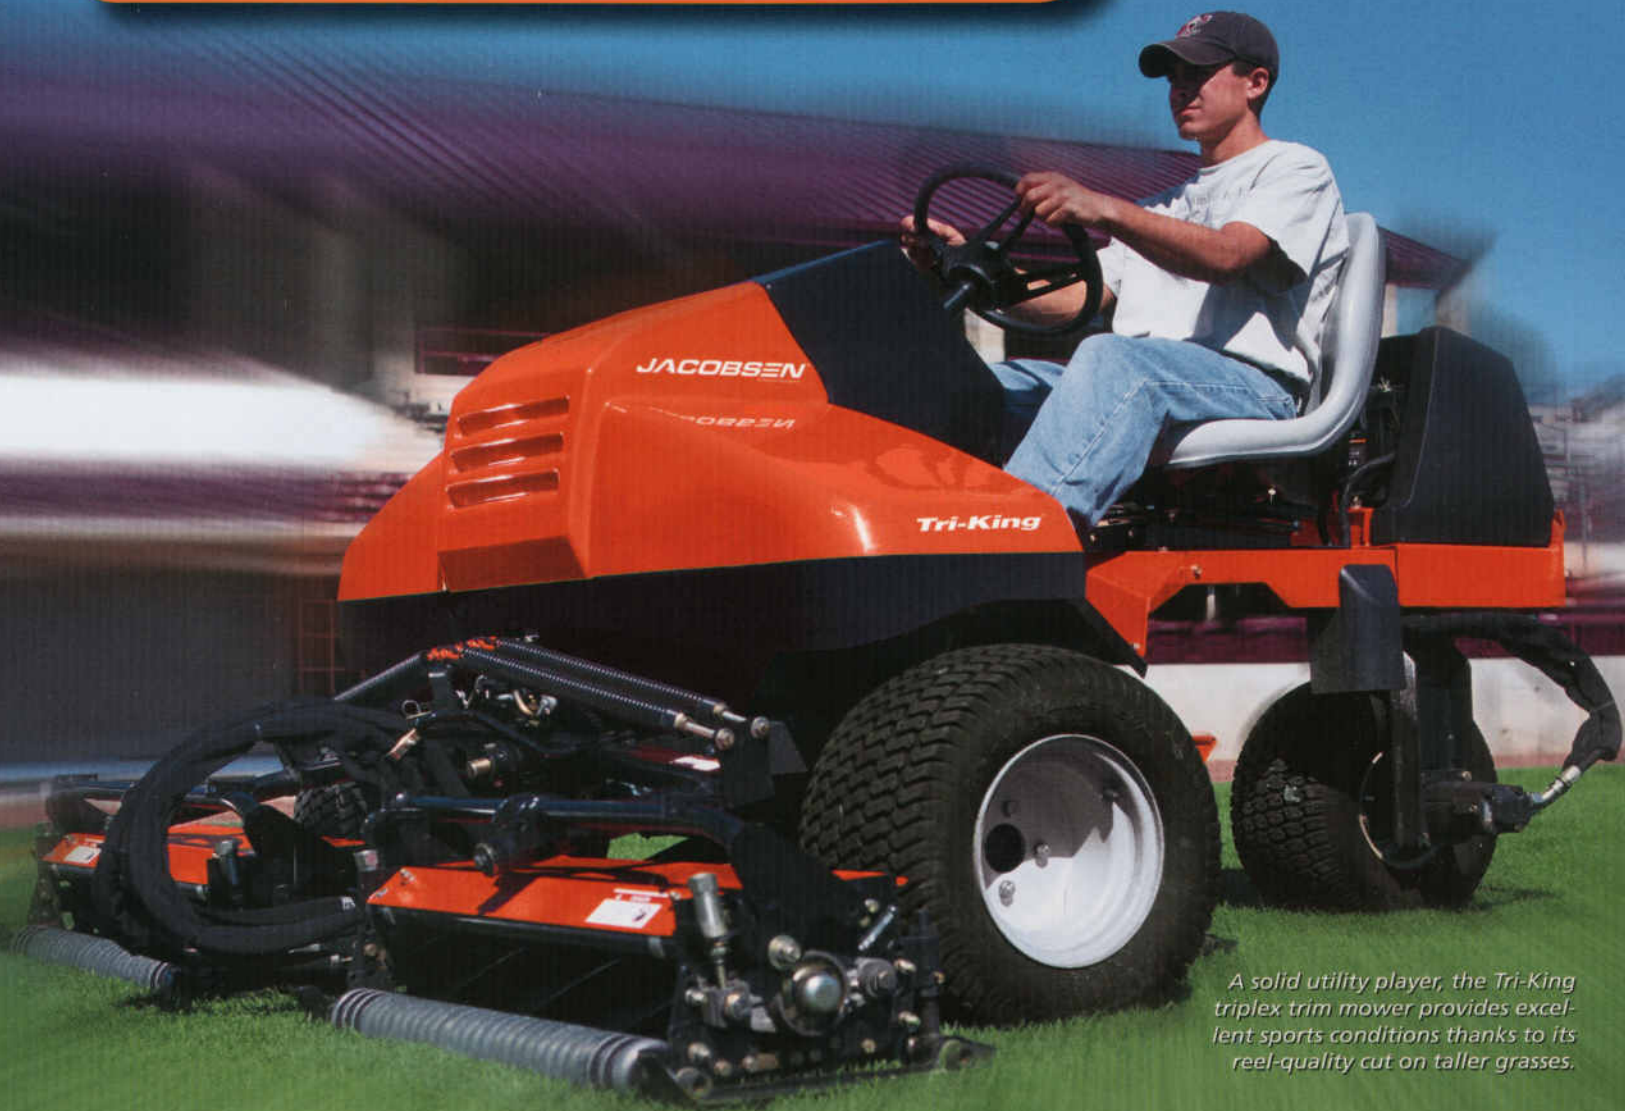

ELEVATE YOUR GAME...

A solid utility player, the Tri-King triplex trim mower provides excellent sports conditions thanks to its reel-quality cut on taller grasses.

WITH SUPERIOR-PERFORMING TURF EQUIPMENT FROM JACOBSEN®.

On game day, it's all about performance on the field. For over 85 years, Jacobsen has provided superior turf conditions around the world. From professional playing surfaces to high school fields, sports turf managers depend on Jacobsen to provide reliable, quality equipment that performs day in and day out. Whether it's the superior quality-of-cut of our mowers, the rugged dependability of our vehicles or the unparalleled results our aerators provide, Jacobsen equipment allows players to perform at their highest level. When the game is on the line, make sure Jacobsen is on your field. For more information about Jacobsen turf equipment, call your local Jacobsen dealer today or log on to jacobsen.com/sports.