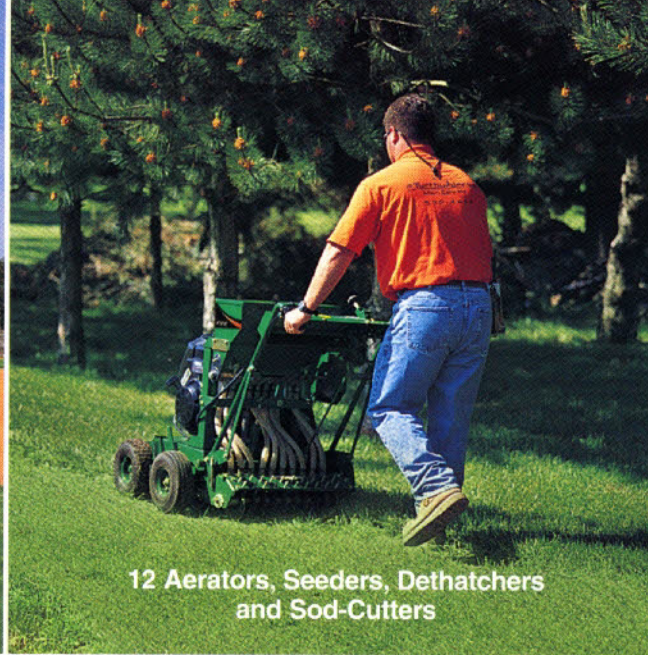

8 Tough Trucks with EFI Engines, Automatic Transmissions and the Biggest Payload

12 Aerators, Seeders, Dethatchers and Sod-Cutters

High-Production, 5-Gang Precision-Reel Mowers

7 Groomers to Rake, Plow, Cultivate, Scarify and Smooth

Dedicated and Accessory Sprayers

5-Gang Rotaries that "Stripe"

6 Walk-Behind Reel Mowers for a Precise Finish

4 Out-Front Rotaries with Striping Brushes

7 Precision-Reel Triplex and Trim Mowers

# Winning Combination for World Class Sports Turf

- Broadest selection of products in the industry
- Unsurpassed CustomerOne™ 2 year limited warranties

Get easy payments on equipment, parts and service. Apply for the Jacobsen Card at your dealer today!