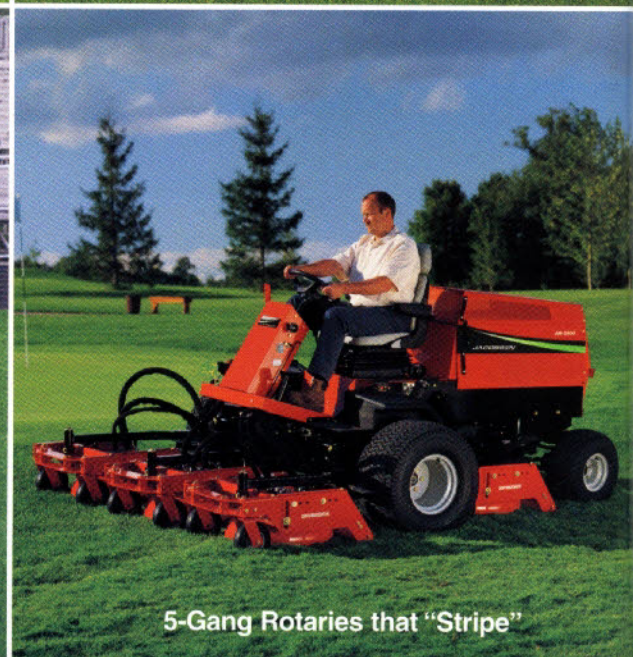

8 Tough Trucks with EFI Engines, Automatic Transmissions and the Biggest Payload

12 Aerators, Seeders, Dethatchers and Sod-Cutters

High-Production, 5-Gang Precision-Reel Mowers

7 Groomers to Rake, Plow, Cultivate, Scarify and Smooth

Dedicated and Accessory Sprayers

5-Gang Rotaries that "Stripe"

6 Walk-Behind Reel Mowers for a Precise Finish

4 Out-Front Rotaries with Striping Brushes

7 Precision-Reel Triplex and Trim Mowers

# Winning Combination for World Class Sports Turf

- Broadest selection of products in the industry
- Unsurpassed CustomerOne™ 2 year limited warranties

Get easy payments on equipment, parts and service. Apply for the Jacobsen Card at your dealer today!