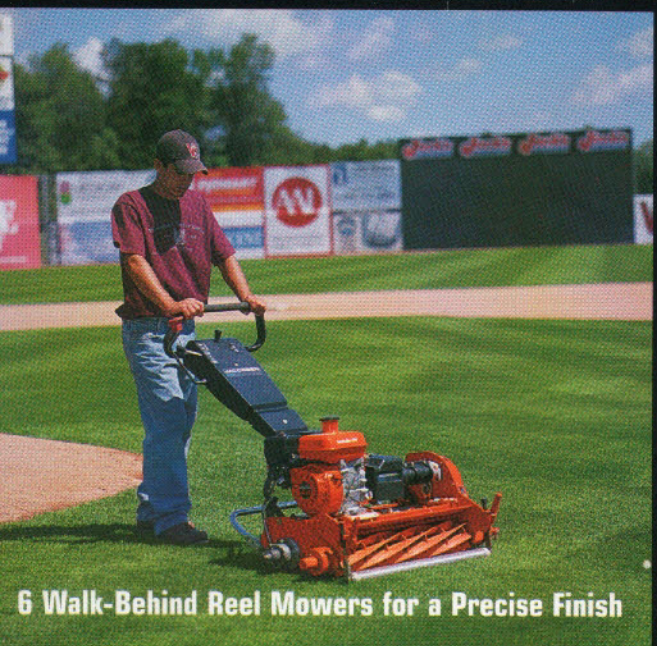

5-Gang Rotaries that "Stripe"

7 Groomers to Rake, Plow, Cultivate, Scarify and Smooth

7 Precision-Reel Triplex and Trim Mowers

20 Affordable Zero-Turn Rotaries

ALL-STAR SPORTS TURF LINEUP

CUSHMAN
Vehicles

JACOBSEN
Precision Mowers

RYAN
Aerators

Zero-Turn Mowers

Circle 198 on card or www.OneRS.net/301sp-198

NEW SPECIAL FINANCING PROGRAM!

For Dealer or Demo,
Call 1-888-922-TURF or Visit
www.textronurf.com.

12 Tough Trucks with EFI Engines, Automatic Transmissions and the Biggest Payloads

Dedicated and Accessory Sprayers

12 Aerators, Seeders, Dethatchers and Sod-Cutters

6 Walk-Behind Reel Mowers for a Precise Finish

4 Out-Front Rotaries with Striping Brushes

High-Production, 5-Gang Precision-Reel Mowers