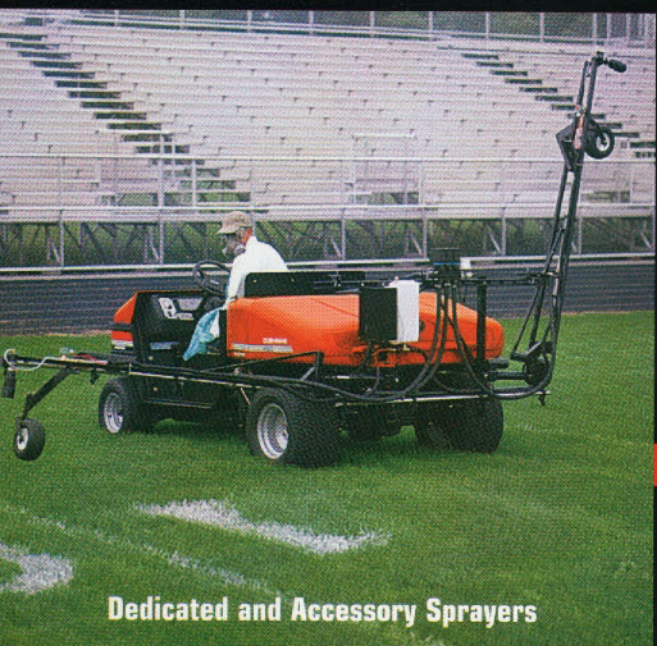

5-Gang Rotaries that "Stripe"

7 Groomers to Rake, Plow, Cultivate, Scarify and Smooth

7 Precision-Reel Triplex and Trim Mowers

20 Affordable Zero-Turn Rotaries

ALL-STAR SPORTS TURF LINEUP

CUSHMAN
Vehicles

JACOBSEN
Precision Mowers

RYAN
Aerators

Zero-Turn Mowers

Circle 198 on card or www.OneRS.net/301sp-198

NEW SPECIAL FINANCING PROGRAM!

For Dealer or Demo,
Call 1-888-922-TURF or Visit
www.textronurf.com.

12 Tough Trucks with EFI Engines, Automatic Transmissions and the Biggest Payloads