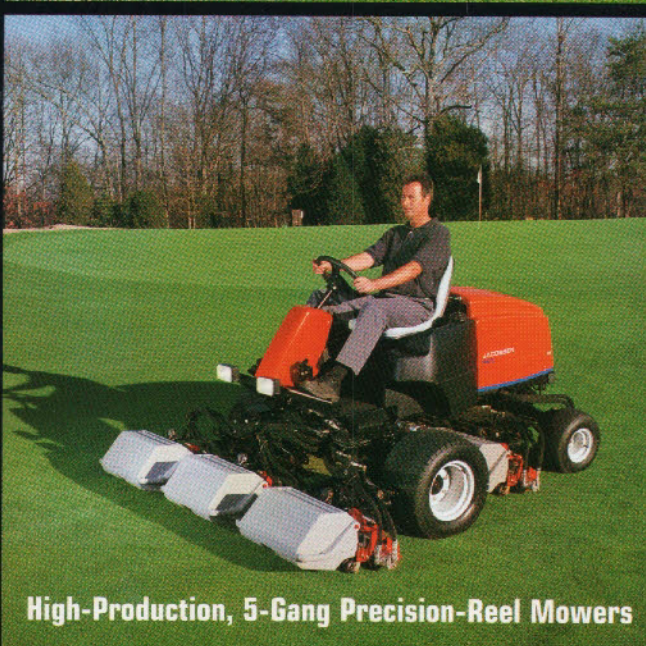

5-Gang Rotaries that "Stripe"

7 Groomers to Rake, Plow, Cultivate, Scarify and Smooth

7 Precision-Reel Triplex and Trim Mowers

20 Affordable Zero-Turn Rotaries

ALL-STAR SPORTS TURF LINEUP

CUSHMAN
Vehicles

JACOBSEN
Precision Mowers

RYAN
Aerators

Zero-Turn Mowers

Circle 198 on card or www.OneRS.net/301sp-198

NEW SPECIAL FINANCING PROGRAM!

For Dealer or Demo,
Call 1-888-922-TURF or Visit
www.textronurf.com.

12 Tough Trucks with EFI Engines, Automatic Transmissions and the Biggest Payloads

Dedicated and Accessory Sprayers

12 Aerators, Seeders, Dethatchers and Sod-Cutters

6 Walk-Behind Reel Mowers for a Precise Finish

4 Out-Front Rotaries with Striping Brushes

High-Production, 5-Gang Precision-Reel Mowers