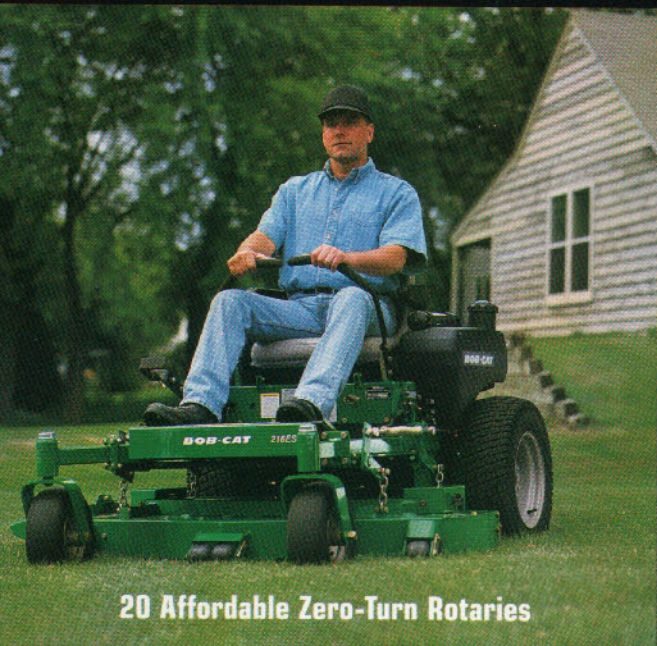

5-Gang Rotaries that "Stripe"

7 Groomers to Rake, Plow, Cultivate, Scarify and Smooth

7 Precision-Reel Triplex and Trim Mowers

20 Affordable Zero-Turn Rotaries

ALL-STAR SPORTS TURF LINEUP

CUSHMAN
Vehicles

JACOBSEN
Precision Mowers

RYAN
Aerators

Zero-Turn Mowers

Circle 198 on card or www.OneRS.net/301sp-198

NEW SPECIAL FINANCING PROGRAM!

For Dealer or Demo,
Call 1-888-922-TURF or Visit
www.textronurf.com.

12 Tough Trucks with EFI Engines, Automatic Transmissions and the Biggest Payloads