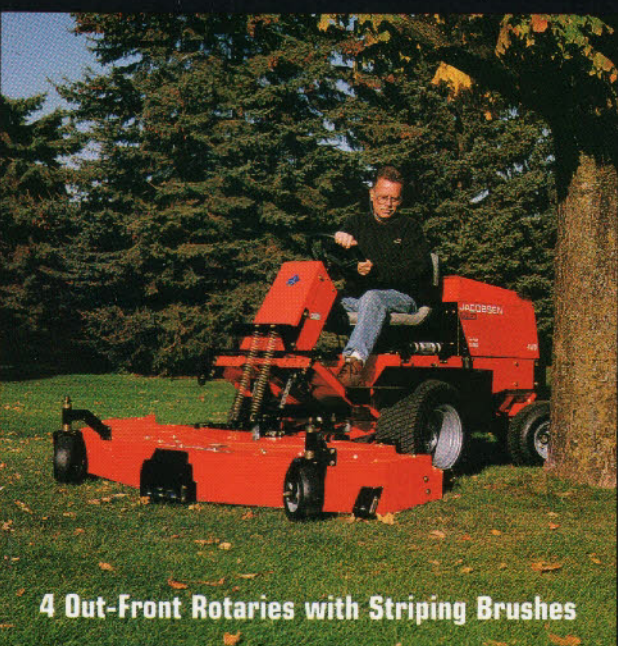

6 Walk-Behind Reel Mowers for a Precise Finish

High-Production, 5-Gang Precision-Reel Mowers

4 Out-Front Rotaries with Striping Brushes