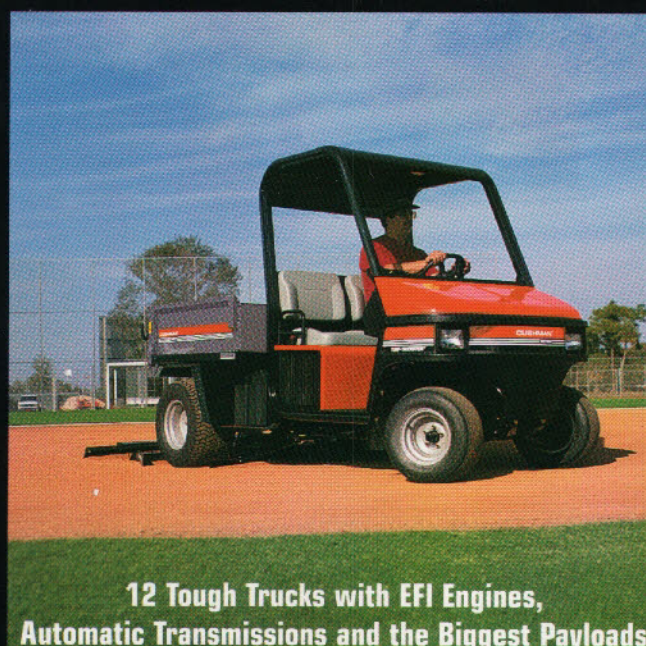

5-Gang Rotaries that "Stripe"

7 Groomers to Rake, Plow, Cultivate, Scarify and Smooth

7 Precision-Reel Triplex and Trim Mowers

20 Affordable Zero-Turn Rotaries

ALL-STAR SPORTS TURF LINEUP

CUSHMAN
Vehicles

JACOBSEN
Precision Mowers

RYAN
Aerators

Zero-Turn Mowers

Circle 198 on card or www.OneRS.net/301sp-198

NEW SPECIAL FINANCING PROGRAM!

For Dealer or Demo,
Call 1-888-922-TURF or Visit
www.textronurf.com.

12 Tough Trucks with EFI Engines, Automatic Transmissions and the Biggest Payloads