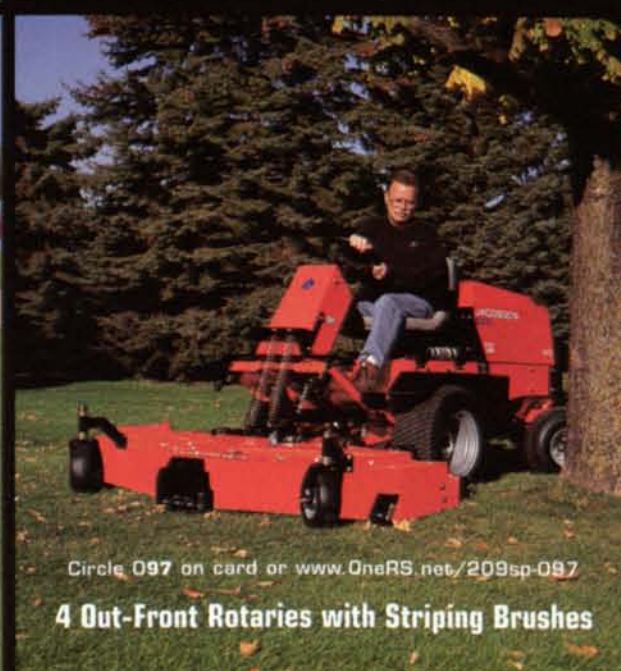

5-Gang Rotaries that "Stripe"

7 Groomers to Rake, Plow, Cultivate, Scarify and Smooth

7 Precision-Reel Triplex and Trim Mowers

20 Affordable Zero-Turn Rotaries

# ALL-STAR SPORTS TURF LINEUP

**CUSHMAN**  
Vehicles

**JACOBSEN**  
Precision Mowers

**RYAN**  
Aerators

**BOB-CAT**  
Zero-Turn Mowers

12 Tough Trucks with EFI Engines, Automatic Transmissions and the Biggest Payloads

## NEW SPECIAL FINANCING PROGRAM!

For Dealer or Demo,  
Call 1-888-922-TURF or Visit  
[www.textronturf.com](http://www.textronturf.com).

12 Aerators, Seeders, Dethatchers and Sod-Cutters

6 Walk-Behind Reel Mowers for a Precise Finish