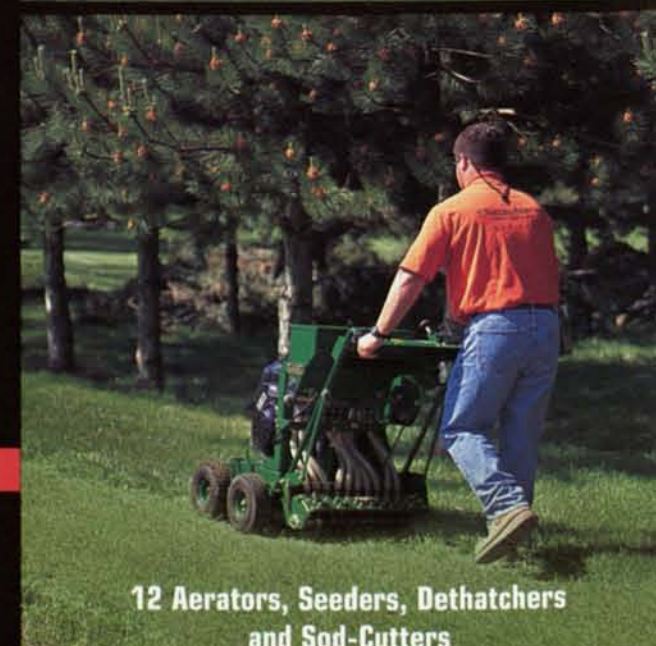

NEW SPECIAL FINANCING PROGRAM!

For Dealer or Demo,
Call 1-888-922-TURF or Visit
www.textronturf.com.

12 Aerators, Seeders, Dethatchers and Sod-Cutters