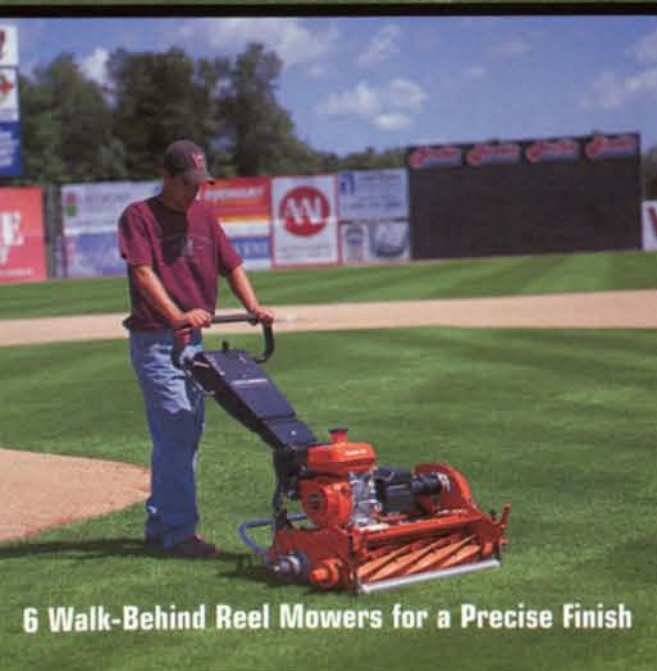

Dedicated and Accessory Sprayers

4 Out-Front Rotaries with Striping Brushes

6 Walk-Behind Reel Mowers for a Precise Finish