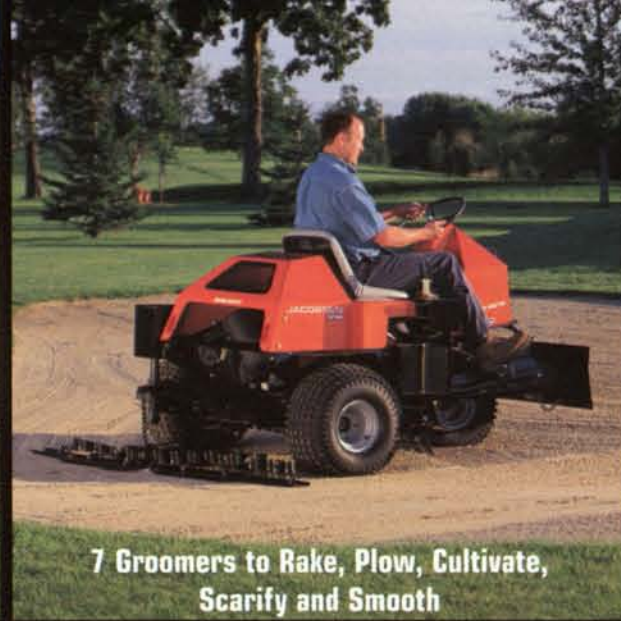

5-Gang Rotaries that "Stripe"

7 Groomers to Rake, Plow, Cultivate, Scarify and Smooth

7 Precision-Reel Triplex and Trim Mowers

20 Affordable Zero-Turn Rotaries

# ALL-STAR SPORTS TURF LINEUP

**CUSHMAN**  
Vehicles

**JACOBSEN**  
Precision Mowers

**RYAN**  
Aerators

**BOB-CAT**  
Zero-Turn Mowers

12 Tough Trucks with EFI Engines, Automatic Transmissions and the Biggest Payloads