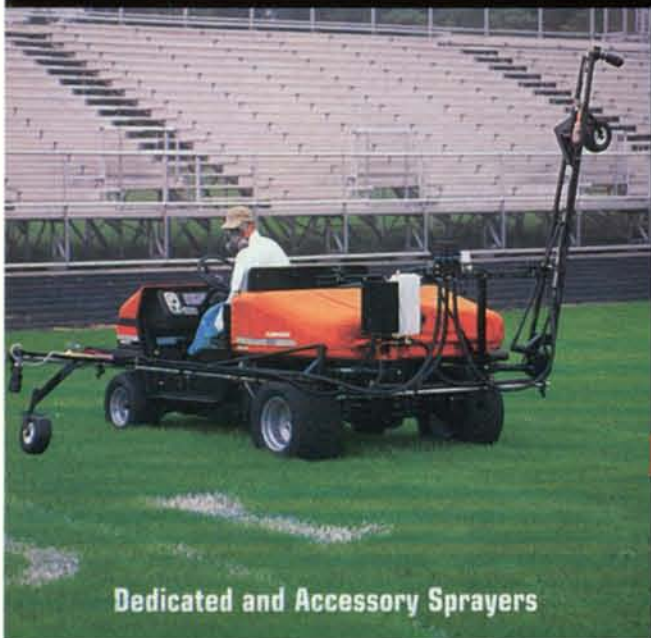

5-Gang Rotaries that "Stripe"

7 Groomers to Rake, Plow, Cultivate, Scarify and Smooth

7 Precision-Reel Triplex and Trim Mowers

20 Affordable Zero-Turn Rotaries

ALL-STAR SPORTS TURF LINEUP

CUSHMAN
Vehicles

JACOBSEN
Precision Mowers

RYAN
Aerators

Zero-Turn Mowers

12 Tough Trucks with EFI Engines, Automatic Transmissions and the Biggest Payloads

Dedicated and Accessory Sprayers

12 Aerators, Seeders, Dethatchers and Sod-Cutters

NEW SPECIAL FINANCING PROGRAM!