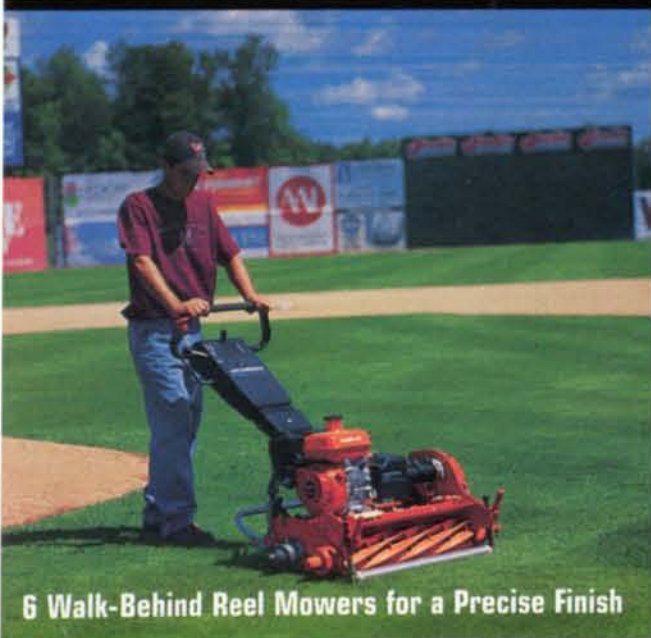

Dedicated and Accessory Sprayers

4 Out-Front Rotaries with Striping Brushes

6 Walk-Behind Reel Mowers for a Precise Finish