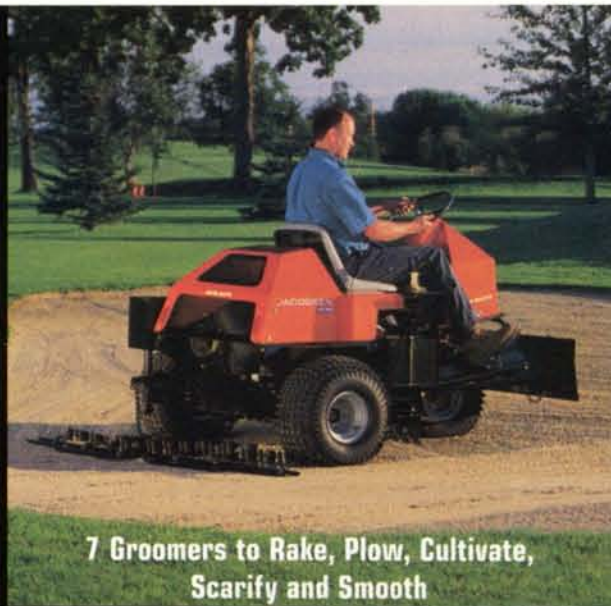

5-Gang Rotaries that "Stripe"

7 Groomers to Rake, Plow, Cultivate, Scarify and Smooth

7 Precision-Reel Triplex and Trim Mowers

20 Affordable Zero-Turn Rotaries

ALL-STAR SPORTS TURF LINEUP

CUSHMAN
Vehicles

JACOBSEN
Precision Mowers

RYAN
Aerators

Zero-Turn Mowers

12 Tough Trucks with EFI Engines, Automatic Transmissions and the Biggest Payloads

Dedicated and Accessory Sprayers

12 Aerators, Seeders, Dethatchers and Sod-Cutters

NEW SPECIAL FINANCING PROGRAM!