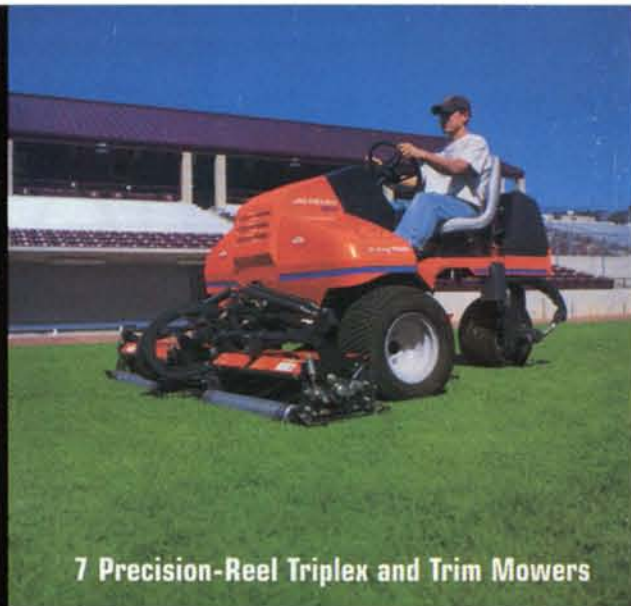

5-Gang Rotaries that "Stripe"

7 Groomers to Rake, Plow, Cultivate, Scarify and Smooth

7 Precision-Reel Triplex and Trim Mowers

20 Affordable Zero-Turn Rotaries

ALL-STAR SPORTS TURF LINEUP

CUSHMAN
Vehicles

JACOBSEN
Precision Mowers

RYAN
Aerators

Zero-Turn Mowers

12 Tough Trucks with EFI Engines, Automatic Transmissions and the Biggest Payloads

Dedicated and Accessory Sprayers

12 Aerators, Seeders, Dethatchers and Sod-Cutters

NEW SPECIAL FINANCING PROGRAM!