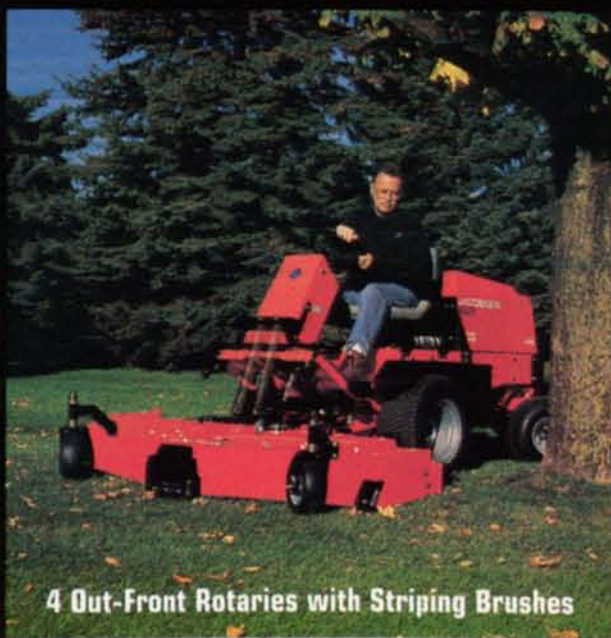

5-Gang Rotaries that "Stripe"

7 Groomers to Rake, Plow, Cultivate, Scarify and Smooth

7 Precision-Reel Triplex and Trim Mowers

20 Affordable Zero-Turn Rotaries

ALL-STAR SPORTS TURF LINEUP

CUSHMAN
Vehicles

JACOBSEN
Precision Mowers

RYAN
Aerators

Zero-Turn Mowers

12 Tough Trucks with EFI Engines, Automatic Transmissions and the Biggest Payloads

Dedicated and Accessory Sprayers

12 Aerators, Seeders, Dethatchers and Sod-Cutters

NEW SPECIAL FINANCING PROGRAM!

For Dealer or Demo,
Call 1-888-922-TURF or Visit
www.textronturf.com.

6 Walk-Behind Reel Mowers for a Precise Finish

4 Out-Front Rotaries with Striping Brushes

High-Production, 5-Gang Precision-Reel Mowers