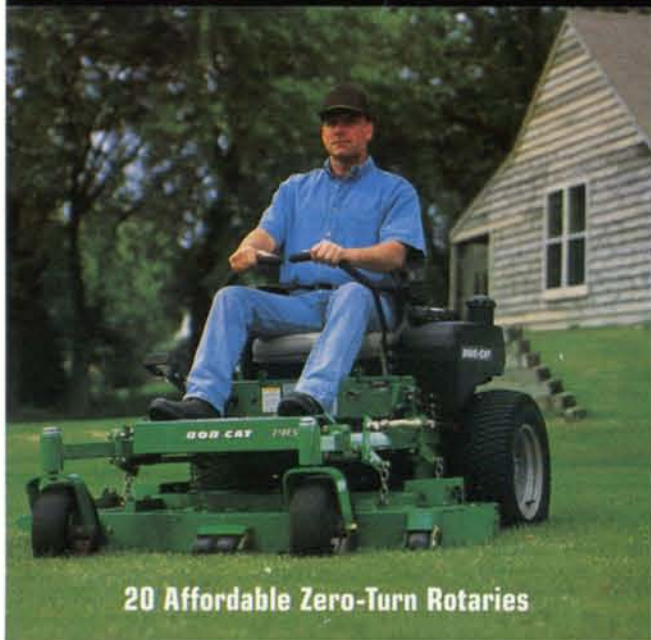

5-Gang Rotaries that "Stripe"

7 Groomers to Rake, Plow, Cultivate, Scarify and Smooth

7 Precision-Reel Triplex and Trim Mowers

20 Affordable Zero-Turn Rotaries

ALL-STAR SPORTS TURF LINEUP

CUSHMAN
Vehicles

JACOBSEN
Precision Mowers

RYAN
Aerators

Zero-Turn Mowers

12 Tough Trucks with EFI Engines, Automatic Transmissions and the Biggest Payloads

Dedicated and Accessory Sprayers

12 Aerators, Seeders, Dethatchers and Sod-Cutters

NEW SPECIAL FINANCING PROGRAM!