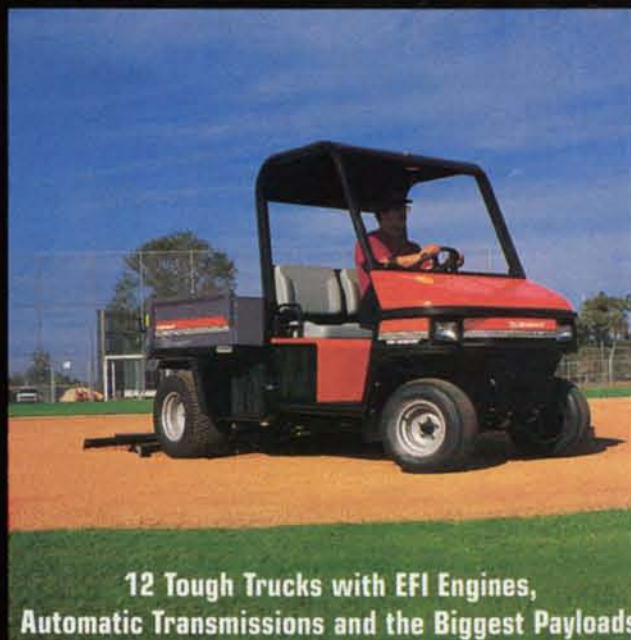

5-Gang Rotaries that "Stripe"

7 Groomers to Rake, Plow, Cultivate, Scarify and Smooth

7 Precision-Reel Triplex and Trim Mowers

20 Affordable Zero-Turn Rotaries

ALL-STAR SPORTS TURF LINEUP

CUSHMAN
Vehicles

JACOBSEN
Precision Mowers

RYAN
Aerators

Zero-Turn Mowers

12 Tough Trucks with EFI Engines, Automatic Transmissions and the Biggest Payloads

Dedicated and Accessory Sprayers

12 Aerators, Seeders, Dethatchers and Sod-Cutters

NEW SPECIAL FINANCING PROGRAM!