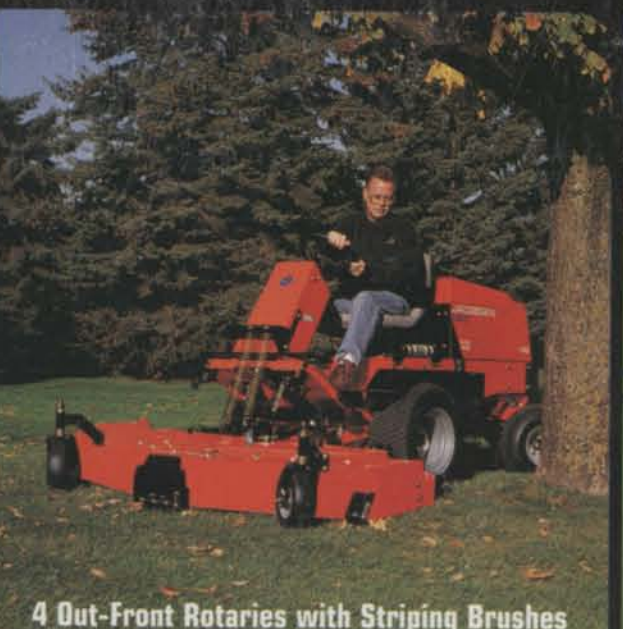

5-Gang Rotaries that "Stripe"

7 Groomers to Rake, Plow, Cultivate, Scarify and Smooth

7 Precision-Reel Triplex and Trim Mowers

20 Affordable Zero-Turn Rotaries

ALL-STAR SPORTS TURF LINEUP

CUSHMAN
TEXTRON

Vehicles

JACOBSEN
TEXTRON

Precision Mowers

RYAN
TEXTRON

Aerators

Zero-Turn Mowers

12 Tough Trucks with EFI Engines, Automatic Transmissions and the Biggest P

Dedicated and Accessory Sprayers

NEW SPECIAL FINANCING PROGRAM!

For Dealer or Demo,
Call 1-888-922-TURF or Visit
www.textronturf.com.

Circle 129 on card or www.OneRS.net/206sp-129

12 Aerators, Seeders, Dethatchers and Sod-Cutters

Walk-Behind Reel Mowers for a Precise Finish

4 Out-Front Rotaries with Striping Brushes

High-Production, 5-Gang Precision-Reel Mowers