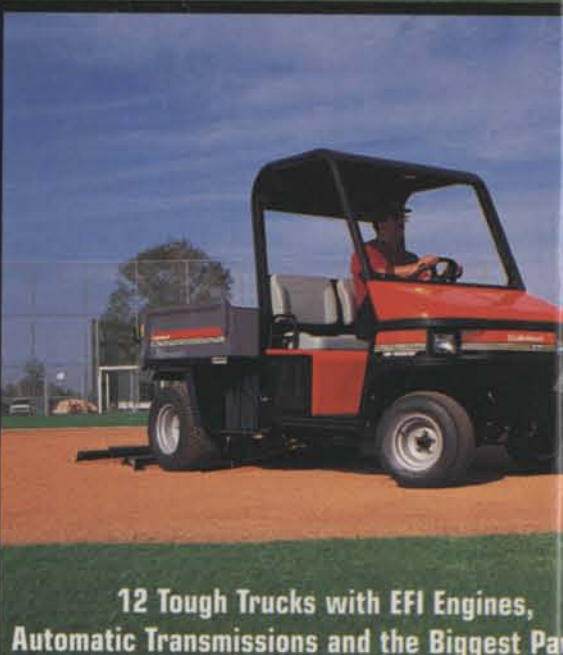

5-Gang Rotaries that "Stripe"

7 Groomers to Rake, Plow, Cultivate, Scarify and Smooth

7 Precision-Reel Triplex and Trim Mowers

20 Affordable Zero-Turn Rotaries

ALL-STAR SPORTS TURF LINEUP

CUSHMAN
TEXTRON

Vehicles

JACOBSEN
TEXTRON

Precision Mowers

RYAN
TEXTRON

Aerators

Zero-Turn Mowers

12 Tough Trucks with EFI Engines, Automatic Transmissions and the Biggest P

Dedicated and Accessory Sprayers

NEW SPECIAL FINANCING PROGRAM!