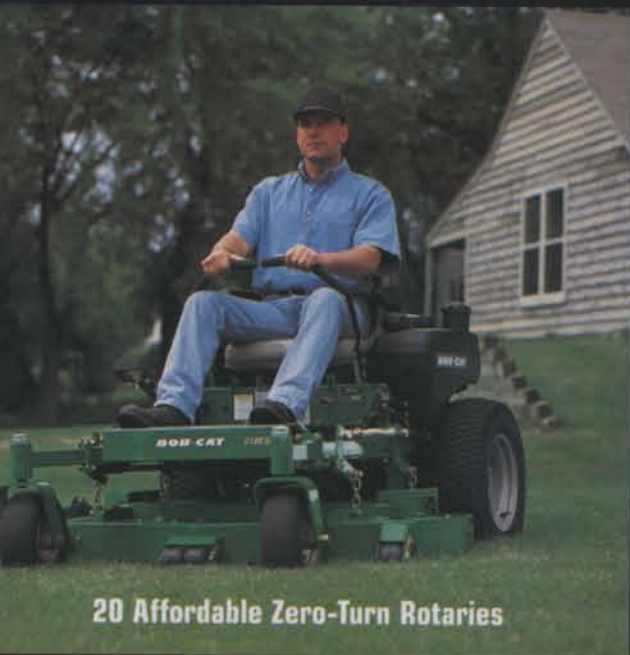

5-Gang Rotaries that "Stripe"

7 Groomers to Rake, Plow, Cultivate, Scarify and Smooth

7 Precision-Reel Triplex and Trim Mowers

20 Affordable Zero-Turn Rotaries

ALL-STAR SPORTS TURF LINEUP

CUSHMAN
TEXTRON

Vehicles

JACOBSEN
TEXTRON

Precision Mowers

RYAN
TEXTRON

Aerators

Zero-Turn Mowers

12 Tough Trucks with EFI Engines, Automatic Transmissions and the Biggest P

Dedicated and Accessory Sprayers

NEW SPECIAL FINANCING PROGRAM!