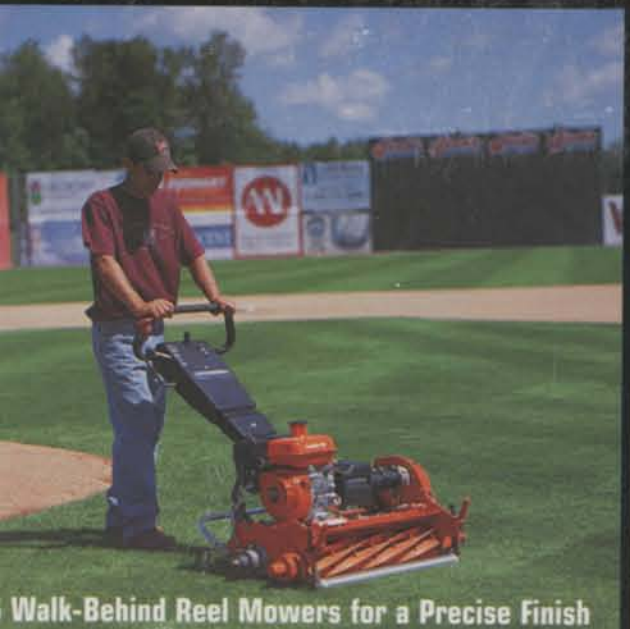

Dedicated and Accessory Sprayers

4 Out-Front Rotaries with Striping Brushes

Walk-Behind Reel Mowers for a Precise Finish