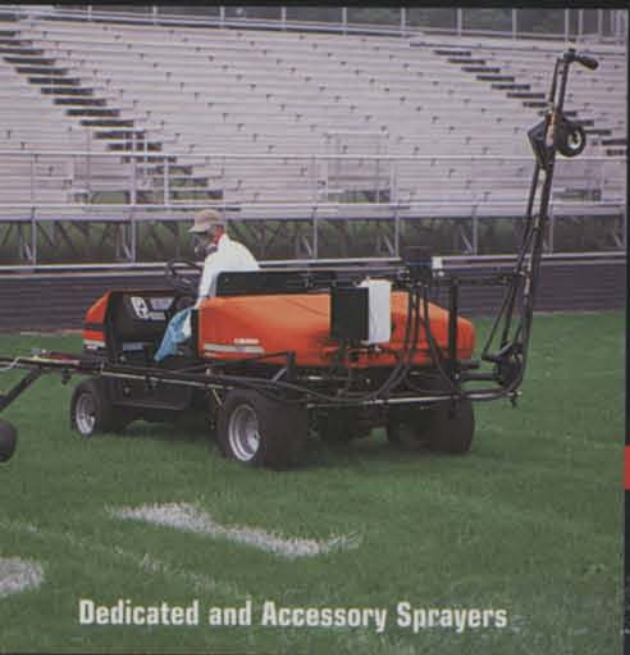

5-Gang Rotaries that "Stripe"

7 Groomers to Rake, Plow, Cultivate, Scarify and Smooth

7 Precision-Reel Triplex and Trim Mowers

20 Affordable Zero-Turn Rotaries

ALL-STAR SPORTS TURF LINEUP

CUSHMAN
TEXTRON

Vehicles

JACOBSEN
TEXTRON

Precision Mowers

RYAN
TEXTRON

Aerators

Zero-Turn Mowers

12 Tough Trucks with EFI Engines, Automatic Transmissions and the Biggest P

Dedicated and Accessory Sprayers

NEW SPECIAL FINANCING PROGRAM!