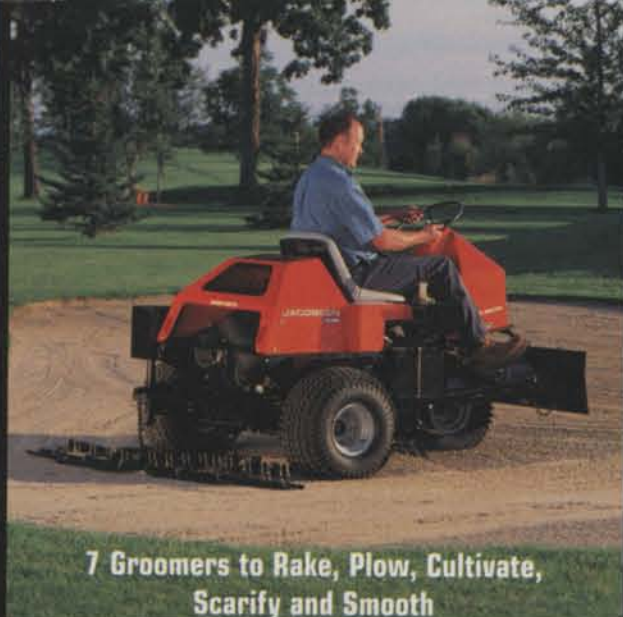

5-Gang Rotaries that "Stripe"

7 Groomers to Rake, Plow, Cultivate, Scarify and Smooth

7 Precision-Reel Triplex and Trim Mowers

20 Affordable Zero-Turn Rotaries

ALL-STAR SPORTS TURF LINEUP

CUSHMAN
TEXTRON

Vehicles

JACOBSEN
TEXTRON

Precision Mowers

RYAN
TEXTRON

Aerators

Zero-Turn Mowers

12 Tough Trucks with EFI Engines, Automatic Transmissions and the Biggest P

Dedicated and Accessory Sprayers

NEW SPECIAL FINANCING PROGRAM!