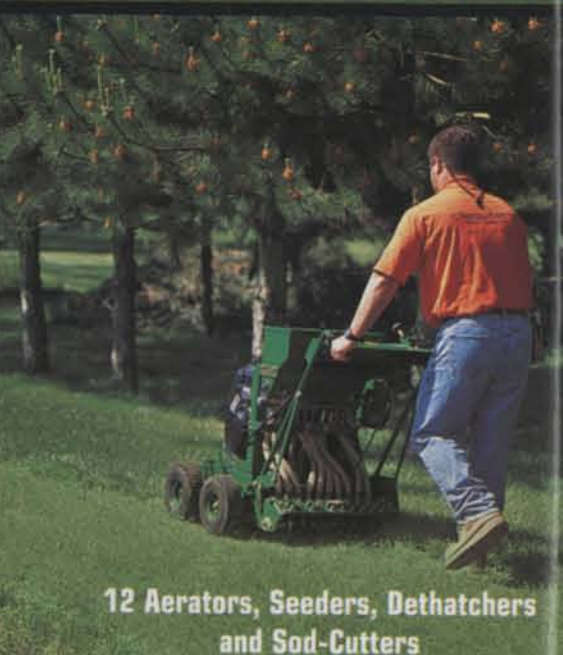

5-Gang Rotaries that "Stripe"

7 Groomers to Rake, Plow, Cultivate, Scarify and Smooth

7 Precision-Reel Triplex and Trim Mowers

20 Affordable Zero-Turn Rotaries

ALL-STAR SPORTS TURF LINEUP

CUSHMAN
TEXTRON

Vehicles

JACOBSEN
TEXTRON

Precision Mowers

RYAN
TEXTRON

Aerators

Zero-Turn Mowers

12 Tough Trucks with EFI Engines, Automatic Transmissions and the Biggest P

Dedicated and Accessory Sprayers

NEW SPECIAL FINANCING PROGRAM!

For Dealer or Demo,
Call 1-888-922-TURF or Visit
www.textronturf.com.

Circle 129 on card or www.OneRS.net/206sp-129

12 Aerators, Seeders, Dethatchers and Sod-Cutters

Walk-Behind Reel Mowers for a Precise Finish