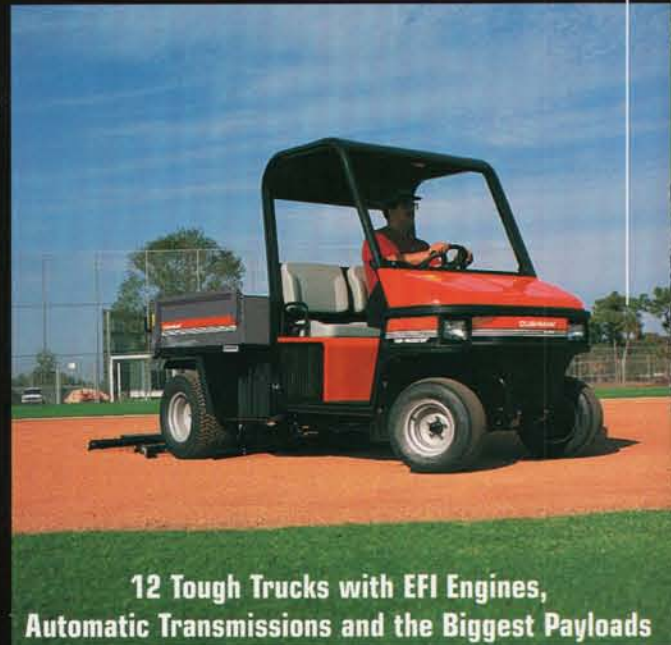

5-Gang Rotaries that "Stripe"

7 Groomers to Rake, Plow, Cultivate, Scarify and Smooth

7 Precision-Reel Triplex and Trim Mowers

20 Affordable Zero-Turn Rotaries

ALL-STAR SPORTS TURF LINEUP

CUSHMAN
Vehicles

JACOBSEN
Precision Mowers

RYAN
Aerators

BOB-CAT
Zero-Turn Mowers

12 Tough Trucks with EFI Engines, Automatic Transmissions and the Biggest Payloads

Dedicated and Accessory Sprayers

12 Aerators, Seeders, Dethatchers and Sod-Cutters