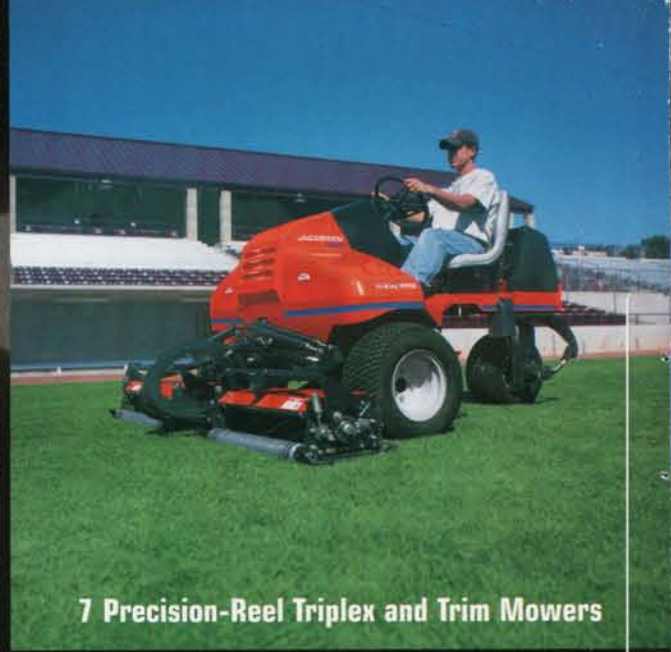

5-Gang Rotaries that "Stripe"

7 Groomers to Rake, Plow, Cultivate, Scarify and Smooth

7 Precision-Reel Triplex and Trim Mowers

20 Affordable Zero-Turn Rotaries

ALL-STAR SPORTS TURF LINEUP

CUSHMAN
Vehicles

JACOBSEN
Precision Mowers

RYAN
Aerators

BOB-CAT
Zero-Turn Mowers

12 Tough Trucks with EFI Engines, Automatic Transmissions and the Biggest Payloads

Dedicated and Accessory Sprayers

12 Aerators, Seeders, Dethatchers and Sod-Cutters