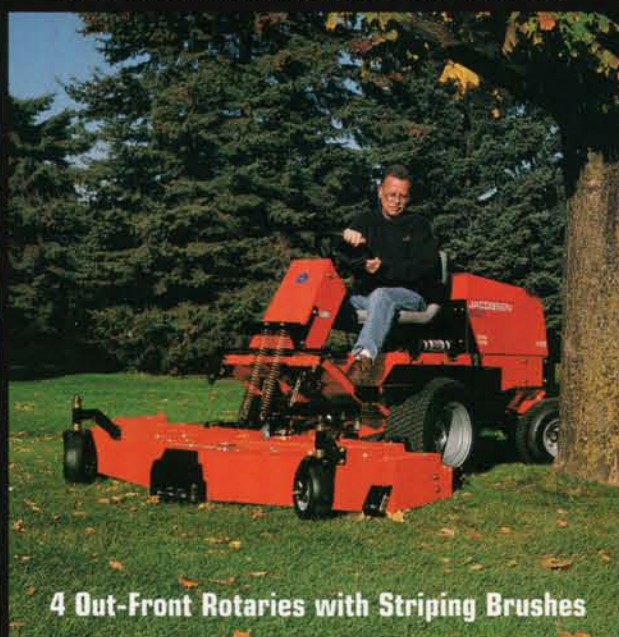

5-Gang Rotaries that "Stripe"

7 Groomers to Rake, Plow, Cultivate, Scarify and Smooth

7 Precision-Reel Triplex and Trim Mowers

20 Affordable Zero-Turn Rotaries

ALL-STAR SPORTS TURF LINEUP

CUSHMAN
Vehicles

JACOBSEN
Precision Mowers

RYAN
Aerators

BOB-CAT
Zero-Turn Mowers

12 Tough Trucks with EFI Engines, Automatic Transmissions and the Biggest Payloads

Dedicated and Accessory Sprayers

12 Aerators, Seeders, Dethatchers and Sod-Cutters

NEW SPECIAL FINANCING PROGRAM!

For Dealer or Demo,
Call 1-888-922-TURF or Visit
www.textronturf.com.

Circle 127 on card or www.OneRS.net/207sp-127

6 Walk-Behind Reel Mowers for a Precise Finish

4 Out-Front Rotaries with Striping Brushes