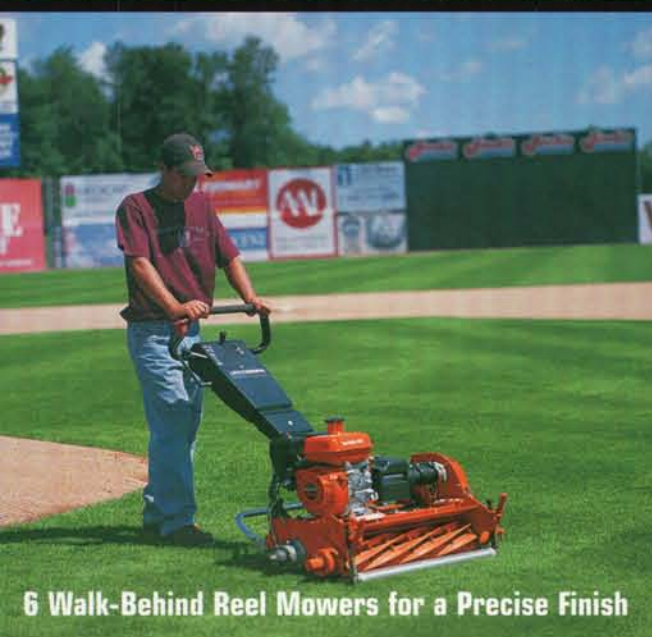

Dedicated and Accessory Sprayers

4 Out-Front Rotaries with Striping Brushes

6 Walk-Behind Reel Mowers for a Precise Finish