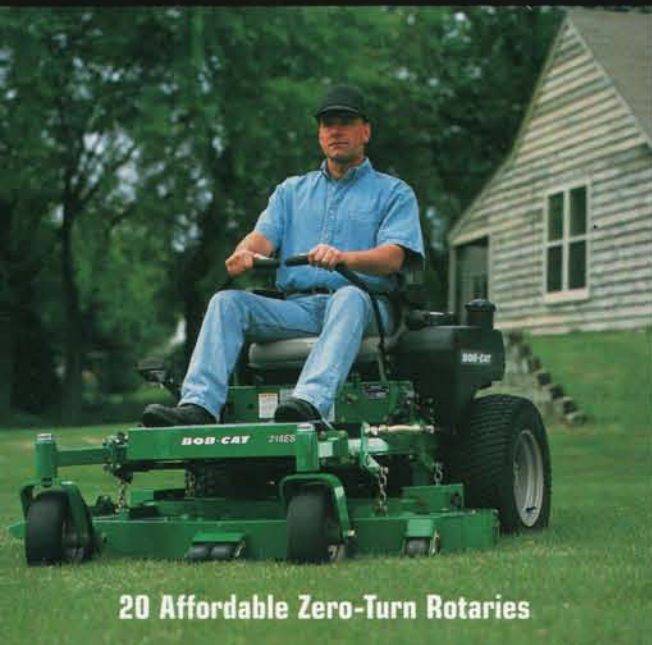

5-Gang Rotaries that "Stripe"

7 Groomers to Rake, Plow, Cultivate, Scarify and Smooth

7 Precision-Reel Triplex and Trim Mowers

20 Affordable Zero-Turn Rotaries

ALL-STAR SPORTS TURF LINEUP

CUSHMAN
Vehicles

JACOBSEN
Precision Mowers

RYAN
Aerators

BOB-CAT
Zero-Turn Mowers

12 Tough Trucks with EFI Engines, Automatic Transmissions and the Biggest Payloads

Dedicated and Accessory Sprayers

12 Aerators, Seeders, Dethatchers and Sod-Cutters

High-Production, 5-Gang Precision-Reel Mowers