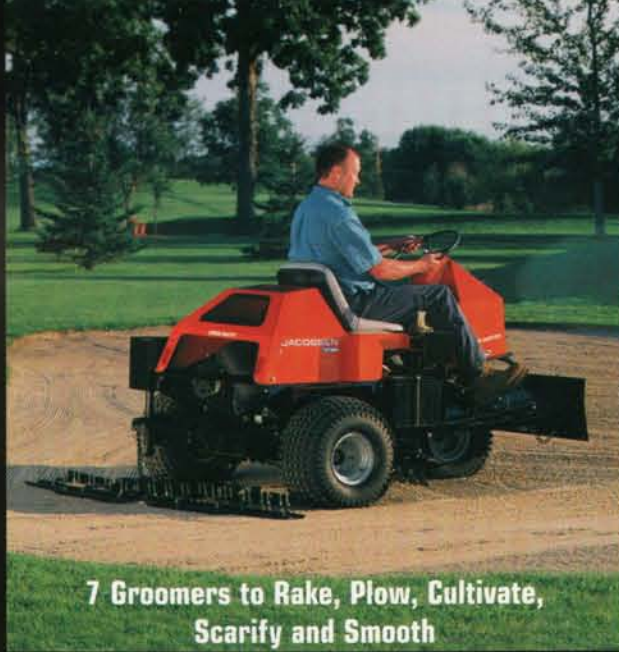

5-Gang Rotaries that "Stripe"

7 Groomers to Rake, Plow, Cultivate, Scarify and Smooth

7 Precision-Reel Triplex and Trim Mowers

20 Affordable Zero-Turn Rotaries

ALL-STAR SPORTS TURF LINEUP

CUSHMAN
Vehicles

JACOBSEN
Precision Mowers

RYAN
Aerators

BOB-CAT
Zero-Turn Mowers

12 Tough Trucks with EFI Engines, Automatic Transmissions and the Biggest Payloads

Dedicated and Accessory Sprayers

12 Aerators, Seeders, Dethatchers and Sod-Cutters