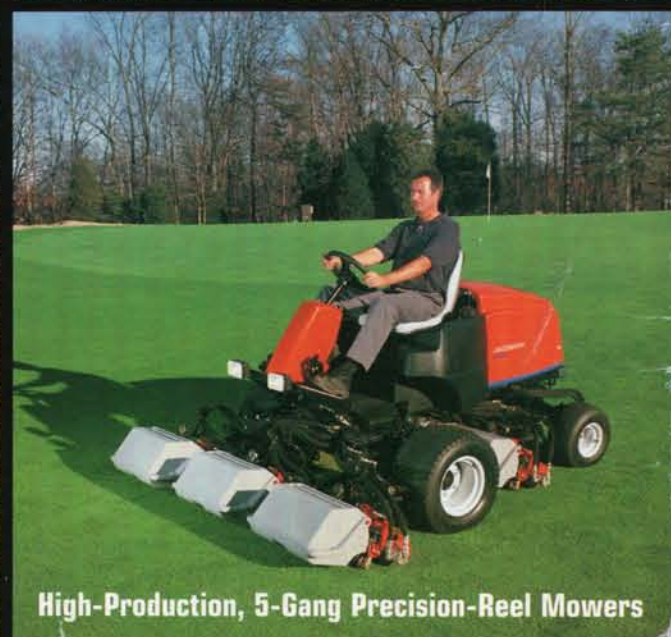

5-Gang Rotaries that "Stripe"

7 Groomers to Rake, Plow, Cultivate, Scarify and Smooth

7 Precision-Reel Triplex and Trim Mowers

20 Affordable Zero-Turn Rotaries

ALL-STAR SPORTS TURF LINEUP

CUSHMAN
Vehicles

JACOBSEN
Precision Mowers

RYAN
Aerators

BOB-CAT
Zero-Turn Mowers

12 Tough Trucks with EFI Engines, Automatic Transmissions and the Biggest Payloads

Dedicated and Accessory Sprayers

12 Aerators, Seeders, Dethatchers and Sod-Cutters

NEW SPECIAL FINANCING PROGRAM!

For Dealer or Demo,
Call 1-888-922-TURF or Visit
www.textronturf.com.

Circle 127 on card or www.OneRS.net/207sp-127

6 Walk-Behind Reel Mowers for a Precise Finish

4 Out-Front Rotaries with Striping Brushes

High-Production, 5-Gang Precision-Reel Mowers