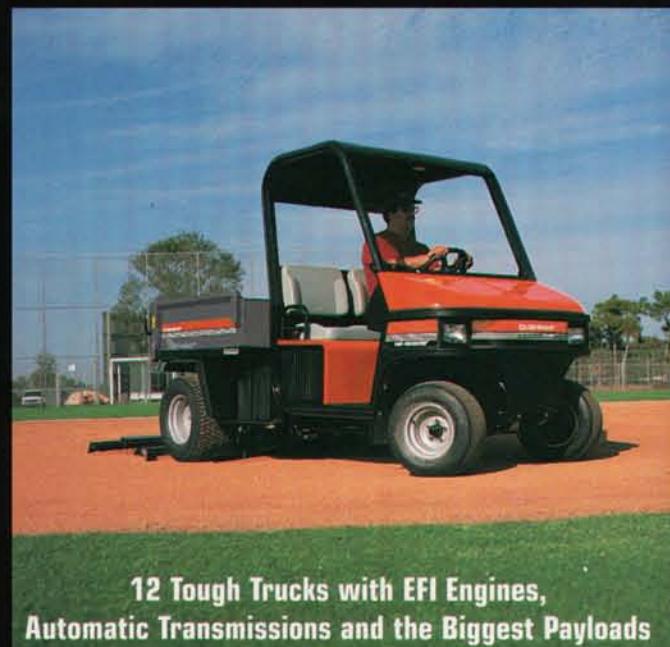

5-Gang Rotaries that "Stripe"

7 Groomers to Rake, Plow, Cultivate, Scarify and Smooth

7 Precision-Reel Triplex and Trim Mowers

20 Affordable Zero-Turn Rotaries

ALL-STAR SPORTS TURF LINEUP

CUSHMAN
TEXTRON
Vehicles

12 Tough Trucks with EFI Engines, Automatic Transmissions and the Biggest Payloads

JACOBSEN
TEXTRON
Precision Mowers

RYAN
TEXTRON
Aerators

BOB-CAT
TEXTRON
Zero-Turn Mowers

12 Aerators, Seeders, Dethatchers and Sod-Cutters