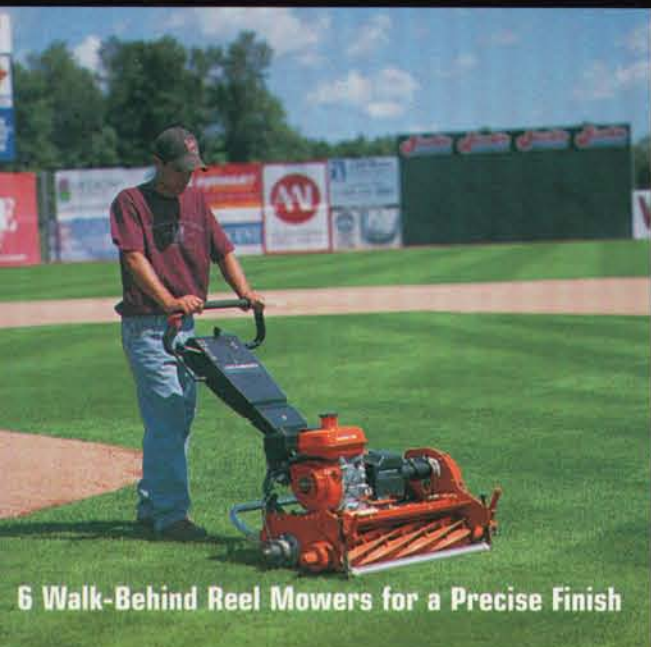

Dedicated and Accessory Sprayers

Circle 130 on card or www.OneRS.net/208sp-130
4 Out-Front Rotaries with Striping Brushes

6 Walk-Behind Reel Mowers for a Precise Finish