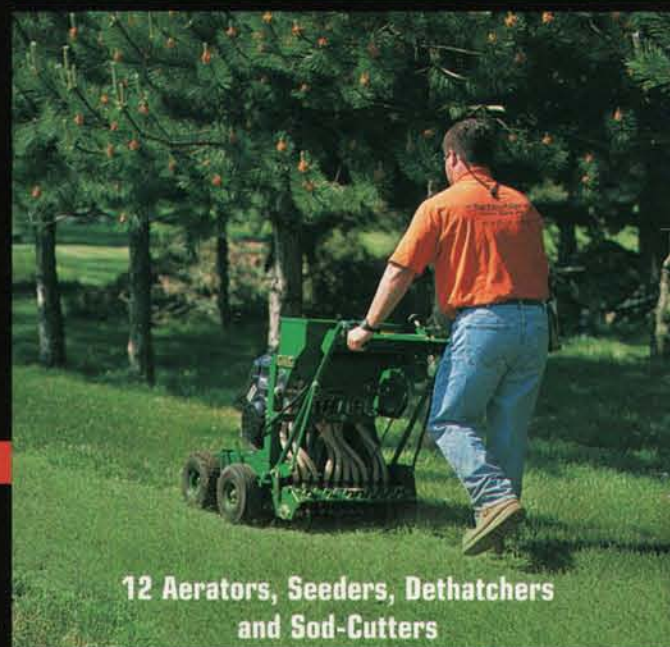

5-Gang Rotaries that "Stripe"

7 Groomers to Rake, Plow, Cultivate, Scarify and Smooth

7 Precision-Reel Triplex and Trim Mowers

20 Affordable Zero-Turn Rotaries

ALL-STAR SPORTS TURF LINEUP

CUSHMAN
TEXTRON
Vehicles

12 Tough Trucks with EFI Engines, Automatic Transmissions and the Biggest Payloads

JACOBSEN
TEXTRON
Precision Mowers

RYAN
TEXTRON
Aerators

BOB-CAT
TEXTRON
Zero-Turn Mowers

12 Aerators, Seeders, Dethatchers and Sod-Cutters