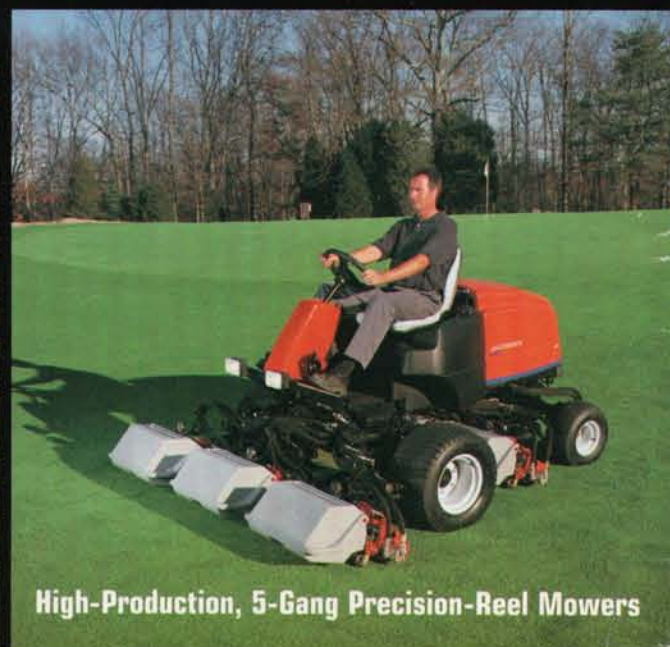

5-Gang Rotaries that "Stripe"

7 Groomers to Rake, Plow, Cultivate, Scarify and Smooth

7 Precision-Reel Triplex and Trim Mowers

20 Affordable Zero-Turn Rotaries

ALL-STAR SPORTS TURF LINEUP

CUSHMAN
TEXTRON
Vehicles

12 Tough Trucks with EFI Engines, Automatic Transmissions and the Biggest Payloads

JACOBSEN
TEXTRON
Precision Mowers

RYAN
TEXTRON
Aerators

BOB-CAT
TEXTRON
Zero-Turn Mowers

12 Aerators, Seeders, Dethatchers and Sod-Cutters

Dedicated and Accessory Sprayers

NEW SPECIAL FINANCING PROGRAM!

For Dealer or Demo,
Call 1-888-922-TURF or Visit
www.textronturf.com.

6 Walk-Behind Reel Mowers for a Precise Finish

Circle 130 on card or www.OneRS.net/208sp-130
4 Out-Front Rotaries with Striping Brushes

High-Production, 5-Gang Precision-Reel Mowers