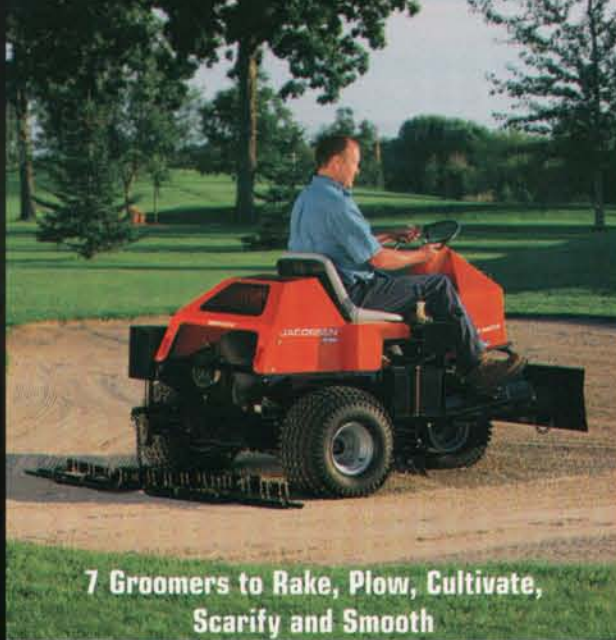

5-Gang Rotaries that "Stripe"

7 Groomers to Rake, Plow, Cultivate, Scarify and Smooth

7 Precision-Reel Triplex and Trim Mowers

20 Affordable Zero-Turn Rotaries

ALL-STAR SPORTS TURF LINEUP

CUSHMAN
TEXTRON
Vehicles

12 Tough Trucks with EFI Engines, Automatic Transmissions and the Biggest Payloads

JACOBSEN
TEXTRON
Precision Mowers

RYAN
TEXTRON
Aerators

BOB-CAT
TEXTRON
Zero-Turn Mowers

12 Aerators, Seeders, Dethatchers and Sod-Cutters