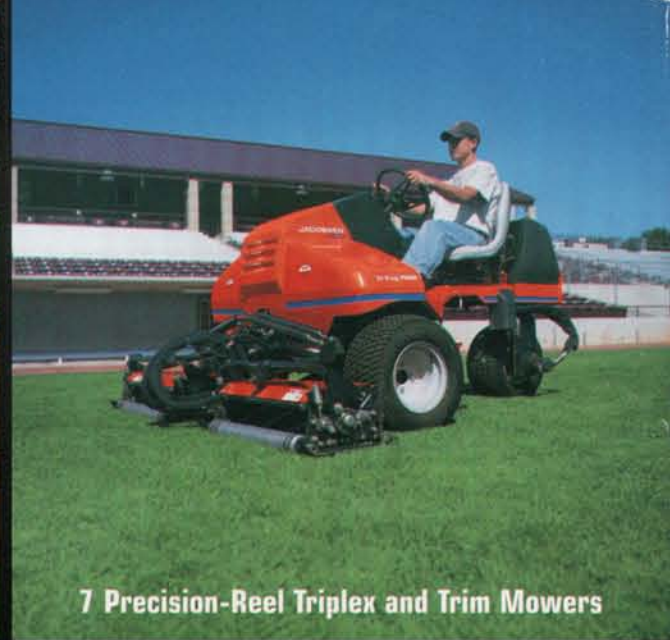

5-Gang Rotaries that "Stripe"

7 Groomers to Rake, Plow, Cultivate, Scarify and Smooth

7 Precision-Reel Triplex and Trim Mowers

20 Affordable Zero-Turn Rotaries

ALL-STAR SPORTS TURF LINEUP

CUSHMAN
TEXTRON
Vehicles

12 Tough Trucks with EFI Engines, Automatic Transmissions and the Biggest Payloads

JACOBSEN
TEXTRON
Precision Mowers

RYAN
TEXTRON
Aerators

BOB-CAT
TEXTRON
Zero-Turn Mowers

12 Aerators, Seeders, Dethatchers and Sod-Cutters