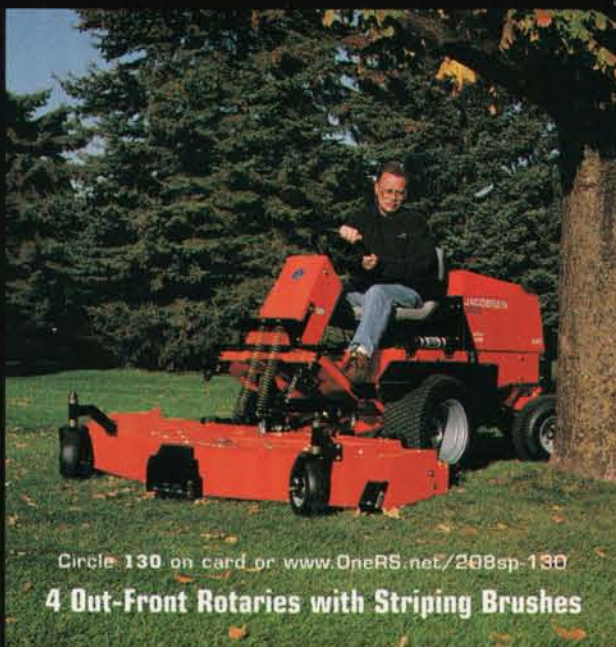

5-Gang Rotaries that "Stripe"

7 Groomers to Rake, Plow, Cultivate, Scarify and Smooth

7 Precision-Reel Triplex and Trim Mowers

20 Affordable Zero-Turn Rotaries

ALL-STAR SPORTS TURF LINEUP

CUSHMAN
TEXTRON
Vehicles

12 Tough Trucks with EFI Engines, Automatic Transmissions and the Biggest Payloads

JACOBSEN
TEXTRON
Precision Mowers

RYAN
TEXTRON
Aerators

BOB-CAT
TEXTRON
Zero-Turn Mowers

12 Aerators, Seeders, Dethatchers and Sod-Cutters

Dedicated and Accessory Sprayers

NEW SPECIAL FINANCING PROGRAM!

For Dealer or Demo,
Call 1-888-922-TURF or Visit
www.textronturf.com.

6 Walk-Behind Reel Mowers for a Precise Finish

Circle 130 on card or www.OneRS.net/208sp-130
4 Out-Front Rotaries with Striping Brushes