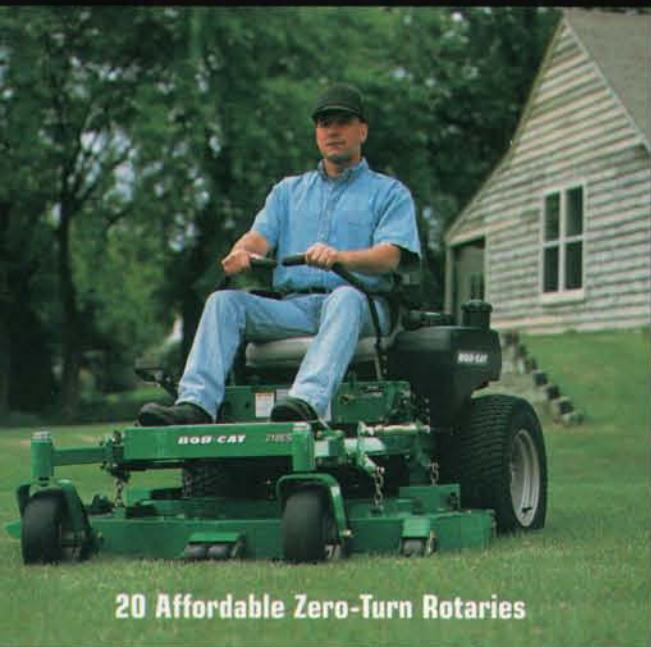

5-Gang Rotaries that "Stripe"

7 Groomers to Rake, Plow, Cultivate, Scarify and Smooth

7 Precision-Reel Triplex and Trim Mowers

20 Affordable Zero-Turn Rotaries

ALL-STAR SPORTS TURF LINEUP

CUSHMAN
TEXTRON
Vehicles

12 Tough Trucks with EFI Engines, Automatic Transmissions and the Biggest Payloads

JACOBSEN
TEXTRON
Precision Mowers

RYAN
TEXTRON
Aerators

BOB-CAT
TEXTRON
Zero-Turn Mowers

12 Aerators, Seeders, Dethatchers and Sod-Cutters

High-Production, 5-Gang Precision-Reel Mowers