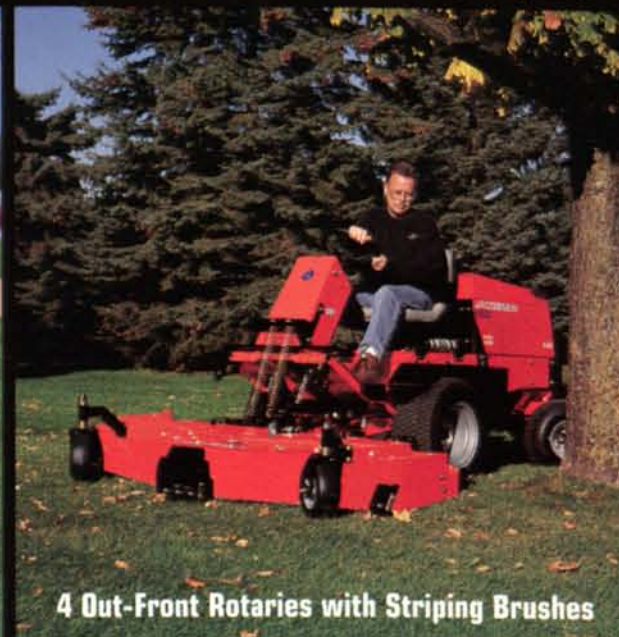

5-Gang Rotaries that "Stripe"

7 Groomers to Rake, Plow, Cultivate, Scarify and Smooth

7 Precision-Reel Triplex and Trim Mowers

20 Affordable Zero-Turn Rotaries

ALL-STAR SPORTS TURF LINEUP

CUSHMAN
TEXTROM
Vehicles

JACOBSEN
TEXTROM
Precision Mowers

RYAN
TEXTROM
Aerators

Zero-Turn Mowers

12 Tough Trucks with EFI Engines, Automatic Transmissions and the Biggest Payloads

Dedicated and Accessory Sprayers

NEW SPECIAL FINANCING PROGRAM!

For Dealer or Demo,
Call 1-888-922-TURF or Visit
www.textronturf.com.

Circle 124 on card or www.OneRS.net/204sp-124

12 Aerators, Seeders, Dethatchers and Sod-Cutters

6 Walk-Behind Reel Mowers for a Precise Finish

4 Out-Front Rotaries with Striping Brushes

High-Production, 5-Gang Precision-Reel Mowers