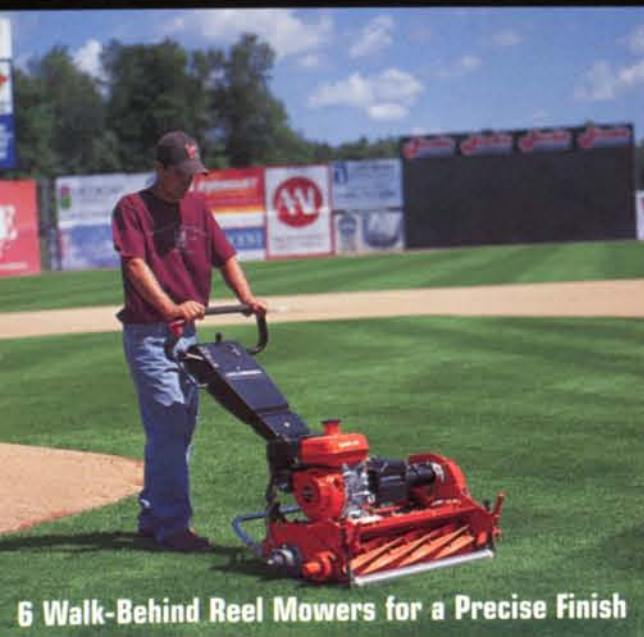

Dedicated and Accessory Sprayers

4 Out-Front Rotaries with Striping Brushes

6 Walk-Behind Reel Mowers for a Precise Finish