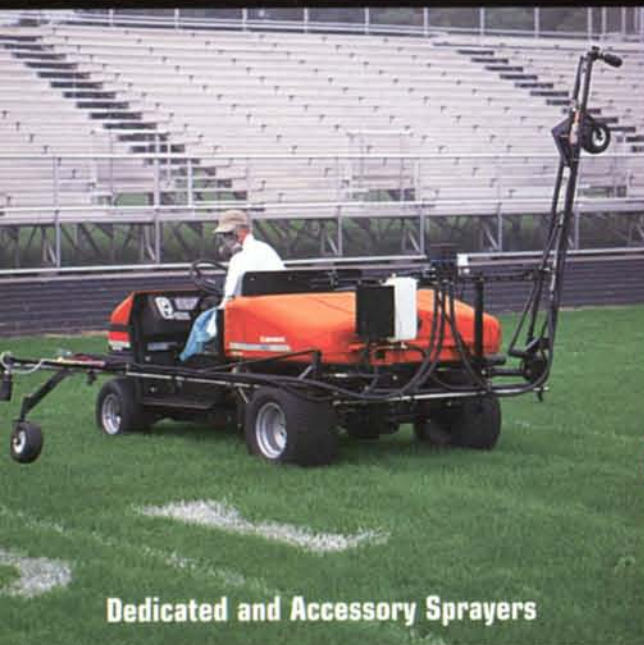

5-Gang Rotaries that "Stripe"

7 Groomers to Rake, Plow, Cultivate, Scarify and Smooth

7 Precision-Reel Triplex and Trim Mowers

20 Affordable Zero-Turn Rotaries

ALL-STAR SPORTS TURF LINEUP

CUSHMAN
TEXTROM
Vehicles

JACOBSEN
TEXTROM
Precision Mowers

RYAN
TEXTROM
Aerators

Zero-Turn Mowers

12 Tough Trucks with EFI Engines, Automatic Transmissions and the Biggest Payloads

Dedicated and Accessory Sprayers

NEW SPECIAL FINANCING PROGRAM!