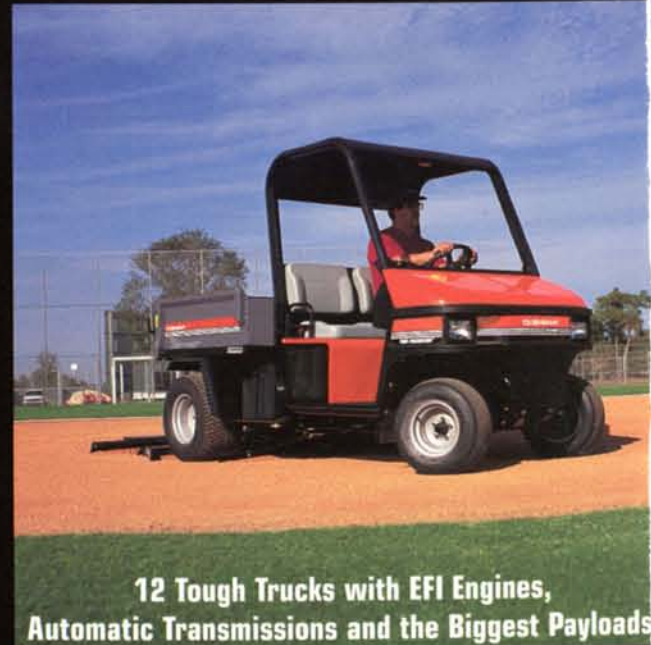

5-Gang Rotaries that "Stripe"

7 Groomers to Rake, Plow, Cultivate, Scarify and Smooth

7 Precision-Reel Triplex and Trim Mowers

20 Affordable Zero-Turn Rotaries

ALL-STAR SPORTS TURF LINEUP

CUSHMAN
TEXTROM
Vehicles

JACOBSEN
TEXTROM
Precision Mowers

RYAN
TEXTROM
Aerators

Zero-Turn Mowers

12 Tough Trucks with EFI Engines, Automatic Transmissions and the Biggest Payloads

Dedicated and Accessory Sprayers

NEW SPECIAL FINANCING PROGRAM!