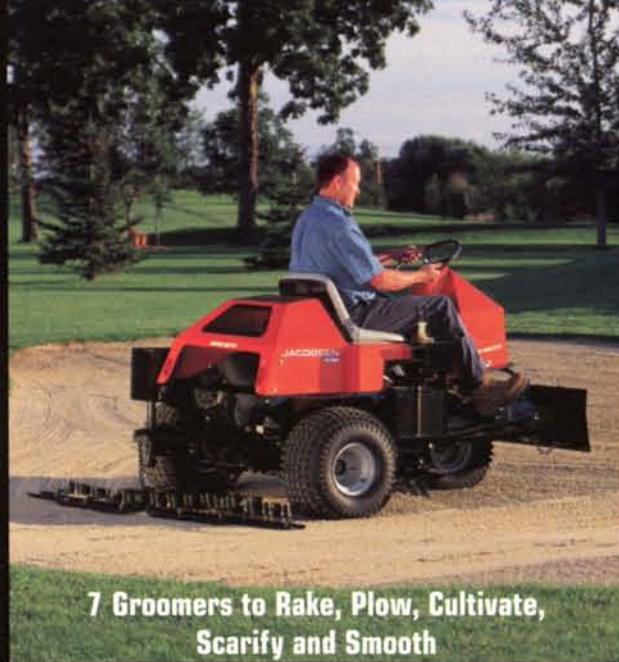

5-Gang Rotaries that "Stripe"

7 Groomers to Rake, Plow, Cultivate, Scarify and Smooth

7 Precision-Reel Triplex and Trim Mowers

20 Affordable Zero-Turn Rotaries

ALL-STAR SPORTS TURF LINEUP

CUSHMAN
TEXTROM
Vehicles

JACOBSEN
TEXTROM
Precision Mowers

RYAN
TEXTROM
Aerators

Zero-Turn Mowers

12 Tough Trucks with EFI Engines, Automatic Transmissions and the Biggest Payloads

Dedicated and Accessory Sprayers

NEW SPECIAL FINANCING PROGRAM!