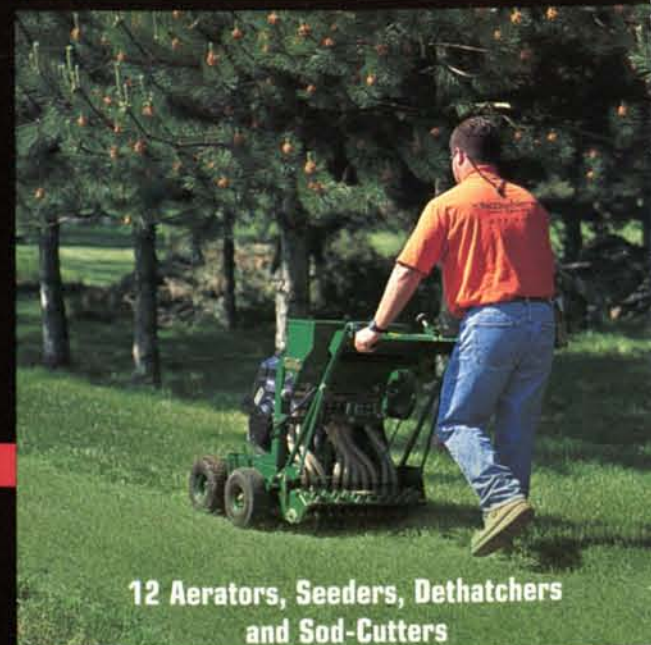

5-Gang Rotaries that "Stripe"

7 Groomers to Rake, Plow, Cultivate, Scarify and Smooth

7 Precision-Reel Triplex and Trim Mowers

20 Affordable Zero-Turn Rotaries

ALL-STAR SPORTS TURF LINEUP

CUSHMAN
TEXTROM
Vehicles

JACOBSEN
TEXTROM
Precision Mowers

RYAN
TEXTROM
Aerators

Zero-Turn Mowers

12 Tough Trucks with EFI Engines, Automatic Transmissions and the Biggest Payloads

Dedicated and Accessory Sprayers

NEW SPECIAL FINANCING PROGRAM!

For Dealer or Demo,
Call 1-888-922-TURF or Visit
www.textronturf.com.

Circle 124 on card or www.OneRS.net/204sp-124

12 Aerators, Seeders, Dethatchers and Sod-Cutters

6 Walk-Behind Reel Mowers for a Precise Finish