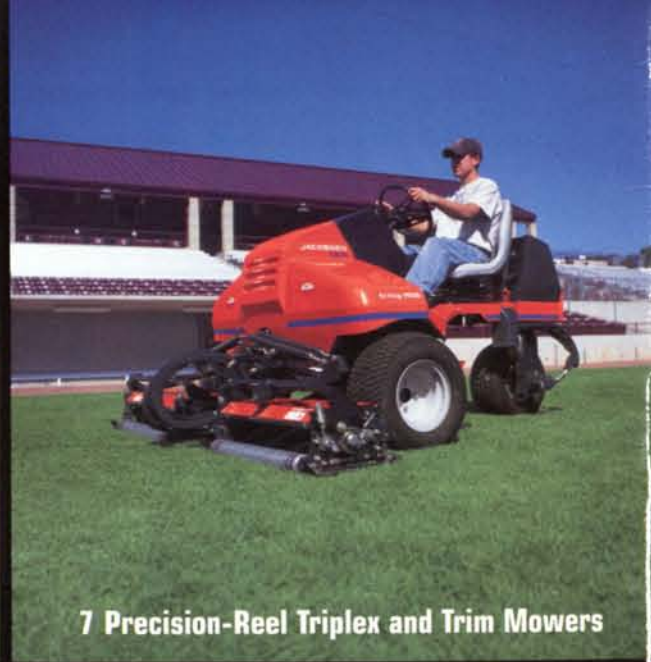

5-Gang Rotaries that "Stripe"

7 Groomers to Rake, Plow, Cultivate, Scarify and Smooth

7 Precision-Reel Triplex and Trim Mowers

20 Affordable Zero-Turn Rotaries

ALL-STAR SPORTS TURF LINEUP

CUSHMAN
TEXTROM
Vehicles

JACOBSEN
TEXTROM
Precision Mowers

RYAN
TEXTROM
Aerators

Zero-Turn Mowers

12 Tough Trucks with EFI Engines, Automatic Transmissions and the Biggest Payloads

Dedicated and Accessory Sprayers

NEW SPECIAL FINANCING PROGRAM!