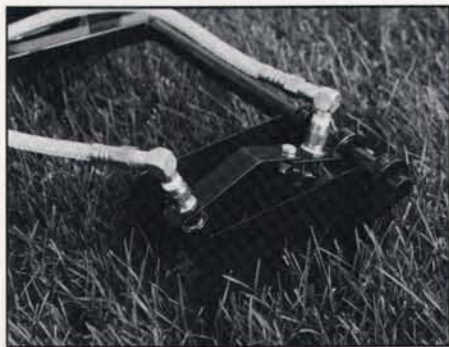

TWO-HEAD SPRAYER

Pioneer's two-head sprayer paints both sides of the grass blades in a single trip

MOWER/SWEEPER

The M-C Lawn Genie Flail Pickup Mower/Sweeper vacuum action lifts clippings, leaves, pine needles, cones, twigs, cans, and other debris up into its dump hopper. The machine cleans up the cores generated by core aerating machines. It will pulverize the cores, letting the dirt return to the ground while the vacuum action picks up the grass and thatch. It is available in 72-, 60-, and 48-inch PTO driven models and 48-inch and 36-inch engine driven models.

MATHEWS COMPANY
Circle 140 on Postage Free Card