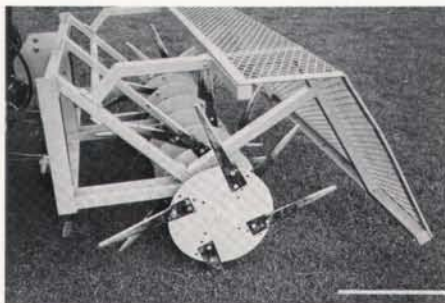

Circle 113 on Postage Free Card

FIELD COVER

Evergreen is grass growth enhancement cover for sports fields that can help extend season play, facilitate repairs, and speed up germination of newly seeded or reseeded areas.

The product's unique weave provides a degree of porosity which permits water and sunlight to pass through, while excessive moisture evaporates. It traps the correct amount of heat to promote accelerated grass growth and rapid seed germination. The turf will still "breathe" naturally because air is allowed to circulate, even during extended periods.

The durable, strong cover resists weather, sunlight, rot, and mildew, and can

be used for many seasons. It also prevents pesticides and fertilizers from being washed or blown away.

COVERMASTER, INC.

Circle 114 on Postage Free Card

HEAVY DUTY AERATOR

Sisis, Inc., Turf Equipment offers its Model DP/36 tractor mounted heavy duty aerator to relieve deep compaction and improve surface drainage on relatively flat areas with tractors capable of lifting 1,000 lbs. on the three-point hydraulic linkage.