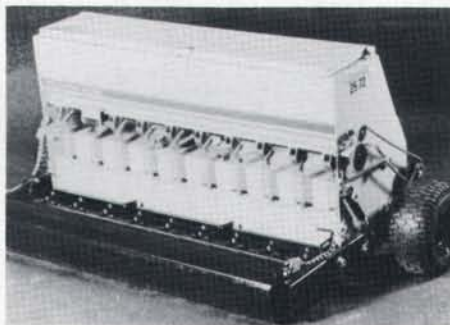

ROOKIES

PRODUCT UPDATE

SOLID STAND SEEDER

The Land Pride Solid Stand Seeder, designed for accurate interseeding and new seeding of grasses, features high output and user accessibility. The three-way soil-to-seed contact system provides greater germination and emergence with the advantages of a full-width seeding pattern.

First, the PTO-driven knives slice into the ground, creating slots to receive the seed. The proven fluted seed cups then precisely meter the desired amount of seed in a broadcast pattern. Then adjustable double torsion tickler tines agitate the seeding surface to help promote soil-to-seed contact. Finally, the rollers or packer wheels finish

the job by pressing and firmly packing the seed for proper germination, eliminating air pockets.

The Land Pride Solid Stand Seeder offers

welded heavy gauge steel boxes and a heavy-duty profile stamped A-frame. Features include variable knife spacing, ground-driven seed metering, adjustable working depth, heavy-duty PTO with slip-clutch safety, clear seed tubes, and a removable gauge wheel for seeding in tight areas.

LAND PRIDE

Circle 133 on Postage Free Card

TALL FESCUE CONTROL

The upright, drought-tolerant nature of tall fescue makes it a valuable sports grass. But when it invades bermudagrass, bentgrass or other low-growing turfgrasses it becomes a weed. Until the development of Lesco TFC herbicide there was no practical method to selectively remove tall fescue from other turfgrasses.

PARTAC® GOLF COURSE TOP-DRESSING

AMERICA'S PREMIUM
TOP-DRESSING

HEAT TREATED

CONTROL THATCH,
PROMOTE HEALTHY TURF
& SMOOTH PLAYING SURFACES

BOTH
AVAILABLE IN
BULK OR BAGS

CALL TOLL FREE:
1-800-247-BEAM

IN N.J.
201-637-4191

PARTAC PEAT
CORPORATION
KELSEY PARK
GREAT MEADOWS, N.J.
07838