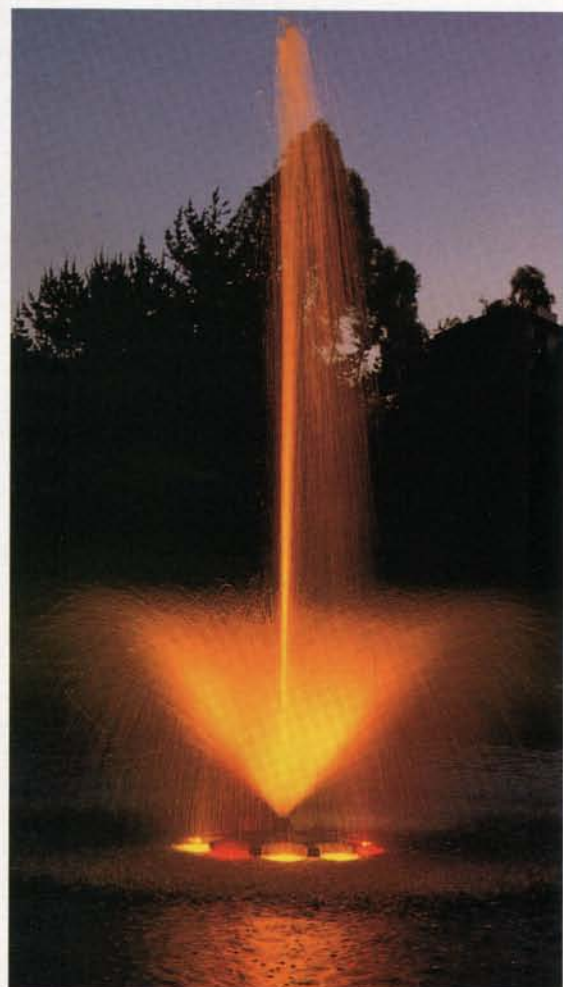

Only Rain Jet Aquavator Aerators offer these exclusive features:

- **Interchangeable Nozzles*:** Eight different fountain nozzles are available for natural water patterns. Changing nozzles and patterns is as easy as loosening three screws.

- **Molded-in Lighting Wells*:** Illuminate the fountain spray pattern for dramatic nighttime effects. It's easy with Rain Jet's lighting packages. Choose 3, 6, or 9 lights with 7 different lens colors and 3 different wattages. Order the lights with your aerator or add them later.

- **Float Leveling Adjustment*:** A special fill cap allows the aerator to be lowered closer to the surface for a more natural appearance.

- **Built to Last:** Stainless steel Franklin motors, stainless steel screen filter, bolts and hardware, molded-in brass inserts, cross-linked polypropylene float, machined casting resin and brass nozzles.

- **Models and Specs:** Five pump motor sizes— $\frac{1}{2}$, $\frac{3}{4}$, 1, $1\frac{1}{2}$, and 2 hp. Lighting wattages from 600 to 4500 watts.

Ordering a Rain Jet Aerator is simple and set-up is easy. So if you've been depending upon chemicals to keep your pond clean, give it up. Go natural with a Rain Jet Aquavator Aerator—the beautiful way to clear the water.

For more information, just call toll free: 1-800-444-2734.

*Patent pending

RainJet
FOUNTAINS a division of Hardie Irrigation

27671 La Paz Road
Laguna Niguel, CA 92656

A member of the
JAMES HARDIE INDUSTRIES GROUP