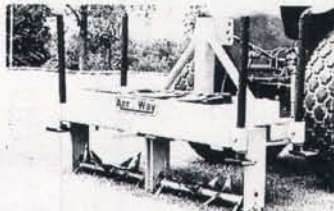

#### SEVERAL MODELS AVAILABLE, WITH:

- 28" TO 86" SWATH
- PULL-TYPE OR 3 POINT HITCH
- 5", 6½" AND 8" TINES
- HYDRAULIC LIFT

DESIGNED ESPECIALLY FOR HARD COMPACTED TRAFFIC & PLAY AREAS.

The unique patented design fractures the soil between the tines enhancing the soil profile and its natural capillary action. This eliminates ponding and allows air, moisture and fertilizer to get to the root system maximizing growth and greener turf.