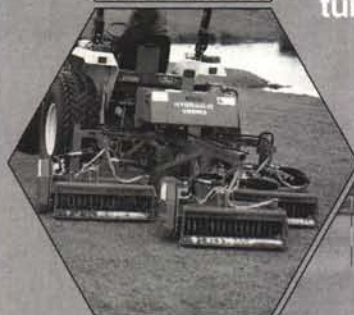

Robust engineering for a long working life