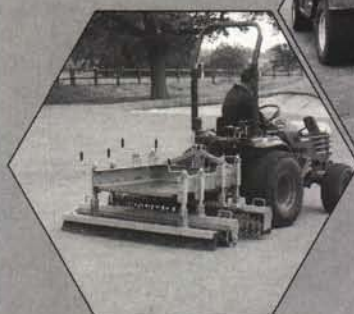

Superb spares service