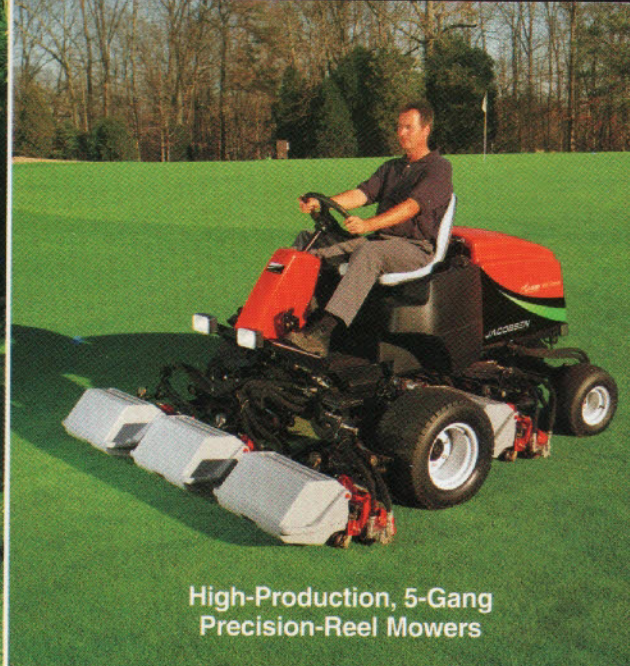

8 Tough Trucks with EFI Engines, Automatic Transmissions and the Biggest Payload

12 Aerators, Seeders, Dethatchers and Sod-Cutters

High-Production, 5-Gang Precision-Reel Mowers

7 Groomers to Rake, Plow, Cultivate, Scarify and Smooth

Dedicated and Accessory Sprayers

5-Gang Rotaries that "Stripe"

6 Walk-Behind Reel Mowers for a Precise Finish

4 Out-Front Rotaries with Striping Brushes

7 Precision-Reel Triplex and Trim Mowers

Winning Combination for World Class Sports Turf