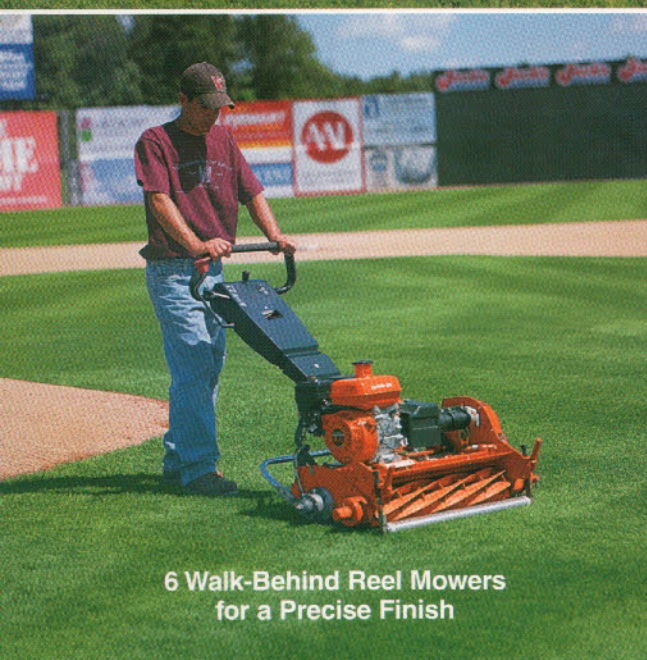

8 Tough Trucks with EFI Engines, Automatic Transmissions and the Biggest Payload

12 Aerators, Seeders, Dethatchers and Sod-Cutters

High-Production, 5-Gang Precision-Reel Mowers

7 Groomers to Rake, Plow, Cultivate, Scarify and Smooth

Dedicated and Accessory Sprayers

5-Gang Rotaries that "Stripe"

6 Walk-Behind Reel Mowers for a Precise Finish

4 Out-Front Rotaries with Striping Brushes

7 Precision-Reel Triplex and Trim Mowers

Winning Combination for World Class Sports Turf