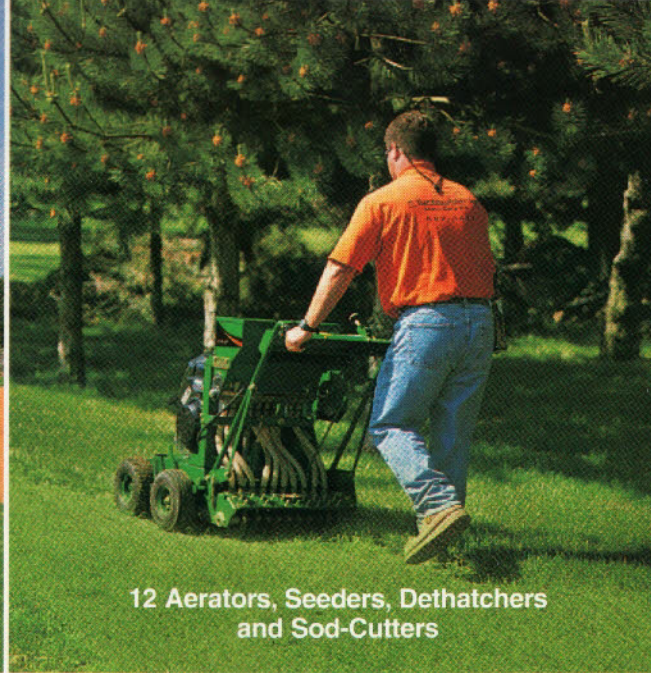

8 Tough Trucks with EFI Engines, Automatic Transmissions and the Biggest Payload

12 Aerators, Seeders, Dethatchers and Sod-Cutters

High-Production, 5-Gang Precision-Reel Mowers

7 Groomers to Rake, Plow, Cultivate, Scarify and Smooth

Dedicated and Accessory Sprayers

5-Gang Rotaries that "Stripe"

6 Walk-Behind Reel Mowers for a Precise Finish

4 Out-Front Rotaries with Striping Brushes

7 Precision-Real Triplex and Trim Mowers

Winning Combination for World Class Sports Turf