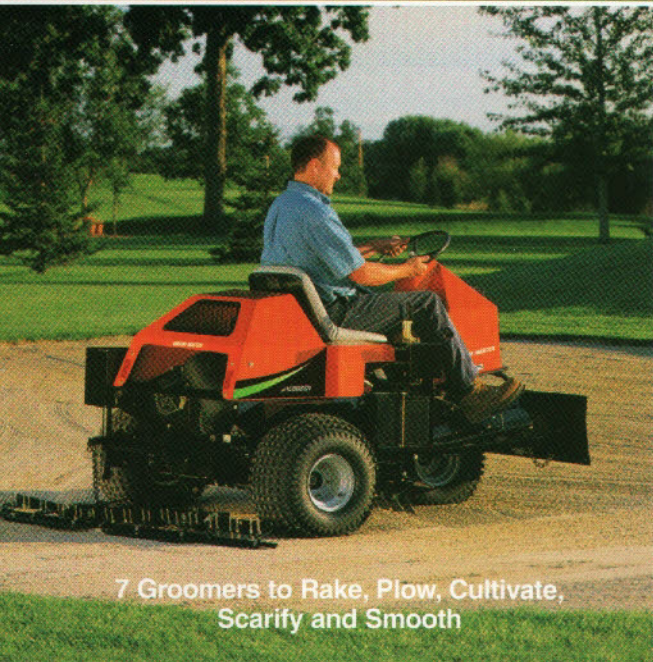

8 Tough Trucks with EFI Engines, Automatic Transmissions and the Biggest Payload

12 Aerators, Seeders, Dethatchers and Sod-Cutters

High-Production, 5-Gang Precision-Reel Mowers

7 Groomers to Rake, Plow, Cultivate, Scarify and Smooth

Dedicated and Accessory Sprayers

5-Gang Rotaries that "Stripe"

6 Walk-Behind Reel Mowers for a Precise Finish

4 Out-Front Rotaries with Striping Brushes

7 Precision-Real Triplex and Trim Mowers

Winning Combination for World Class Sports Turf