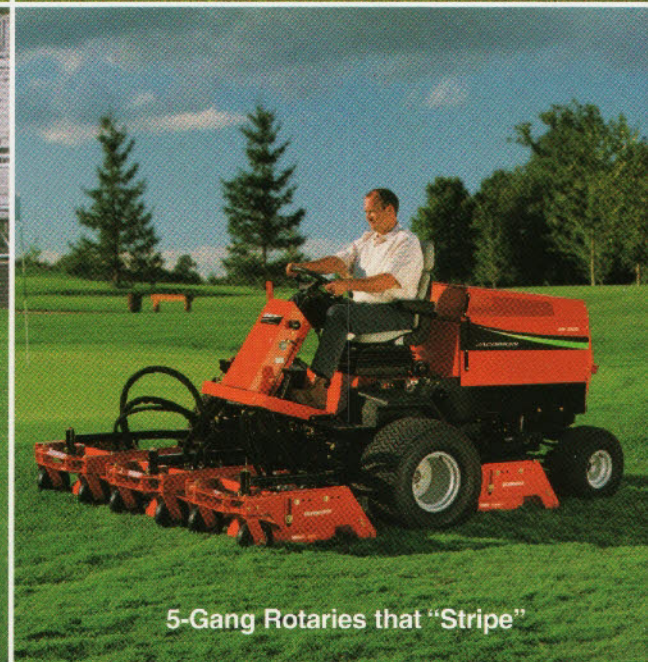

8 Tough Trucks with EFI Engines, Automatic Transmissions and the Biggest Payload

12 Aerators, Seeders, Dethatchers and Sod-Cutters

High-Production, 5-Gang Precision-Reel Mowers

7 Groomers to Rake, Plow, Cultivate, Scarify and Smooth

Dedicated and Accessory Sprayers

5-Gang Rotaries that "Stripe"

6 Walk-Behind Reel Mowers for a Precise Finish

4 Out-Front Rotaries with Striping Brushes

7 Precision-Real Triplex and Trim Mowers

Winning Combination for World Class Sports Turf