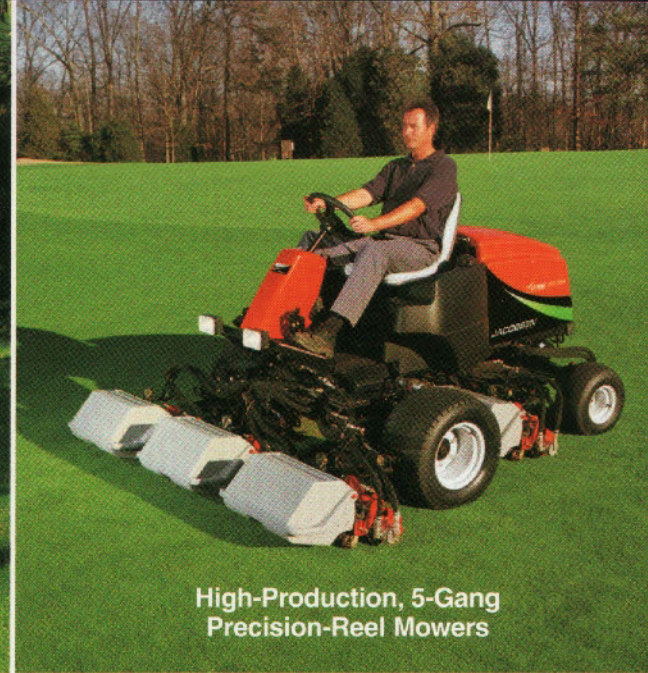

8 Tough Trucks with EFI Engines, Automatic Transmissions and the Biggest Payload

12 Aerators, Seeders, Dethatchers and Sod-Cutters

High-Production, 5-Gang Precision-Reel Mowers

7 Groomers to Rake, Plow, Cultivate, Scarify and Smooth

Dedicated and Accessory Sprayers

5-Gang Rotaries that "Stripe"

6 Walk-Behind Reel Mowers for a Precise Finish

4 Out-Front Rotaries with Striping Brushes

7 Precision-Real Triplex and Trim Mowers

Winning Combination for World Class Sports Turf