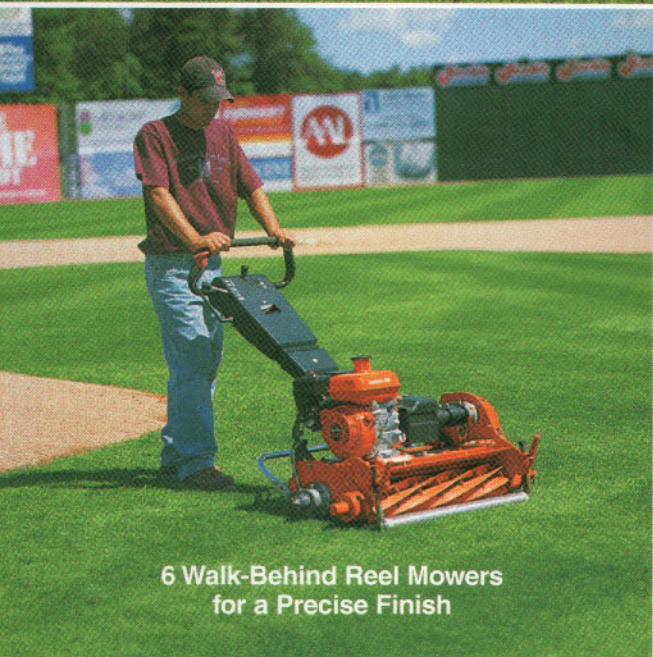

8 Tough Trucks with EFI Engines, Automatic Transmissions and the Biggest Payload

12 Aerators, Seeders, Dethatchers and Sod-Cutters

High-Production, 5-Gang Precision-Reel Mowers

7 Groomers to Rake, Plow, Cultivate, Scarify and Smooth

Dedicated and Accessory Sprayers

5-Gang Rotaries that "Stripe"

6 Walk-Behind Reel Mowers for a Precise Finish

4 Out-Front Rotaries with Striping Brushes

7 Precision-Real Triplex and Trim Mowers

Winning Combination for World Class Sports Turf