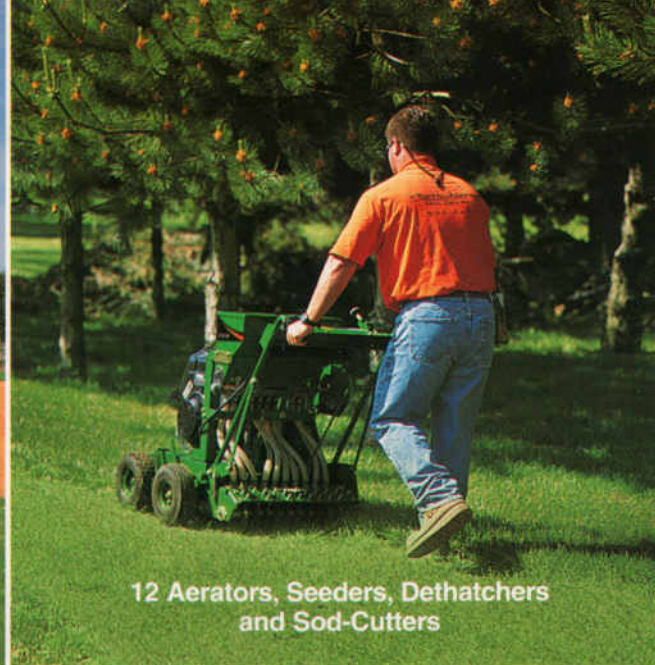

8 Tough Trucks with EFI Engines, Automatic Transmissions and the Biggest Payload

12 Aerators, Seeders, Dethatchers and Sod-Cutters

High-Production, 5-Gang Precision-Reel Mowers

7 Groomers to Rake, Plow, Cultivate, Scarify and Smooth

Dedicated and Accessory Sprayers

5-Gang Rotaries that "Stripe"

6 Walk-Behind Reel Mowers for a Precise Finish

4 Out-Front Rotaries with Striping Brushes

7 Precision-Reel Triplex and Trim Mowers

# Winning Combination for World Class Sports Turf

- Broadest selection of products in the industry
- Unsurpassed CustomerOne™ 2 year limited warranties

Get easy payments on equipment, parts and service. Apply for the Jacobsen Card at your dealer today!