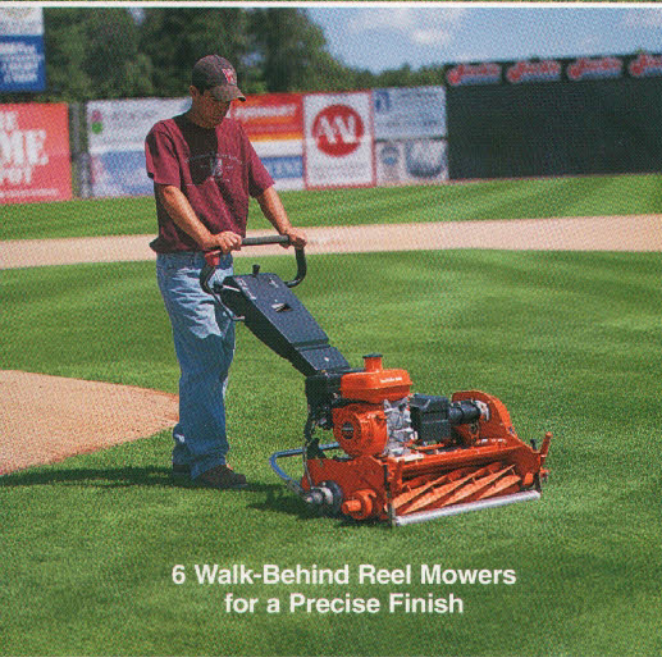

8 Tough Trucks with EFI Engines, Automatic Transmissions and the Biggest Payload

12 Aerators, Seeders, Dethatchers and Sod-Cutters

High-Production, 5-Gang Precision-Reel Mowers

7 Groomers to Rake, Plow, Cultivate, Scarify and Smooth

Dedicated and Accessory Sprayers

5-Gang Rotaries that "Stripe"

6 Walk-Behind Reel Mowers for a Precise Finish

4 Out-Front Rotaries with Striping Brushes

7 Precision-Reel Triplex and Trim Mowers

Winning Combination for World Class Sports Turf