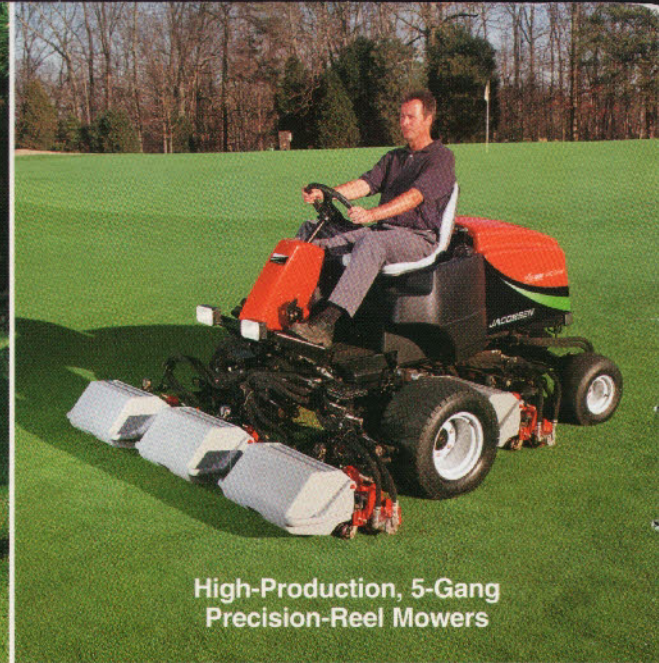

8 Tough Trucks with EFI Engines, Automatic Transmissions and the Biggest Payload

12 Aerators, Seeders, Dethatchers and Sod-Cutters

High-Production, 5-Gang Precision-Reel Mowers

7 Groomers to Rake, Plow, Cultivate, Scarify and Smooth

Dedicated and Accessory Sprayers

5-Gang Rotaries that "Stripe"

6 Walk-Behind Reel Mowers for a Precise Finish

4 Out-Front Rotaries with Striping Brushes

7 Precision-Reel Triplex and Trim Mowers

Winning Combination for World Class Sports Turf