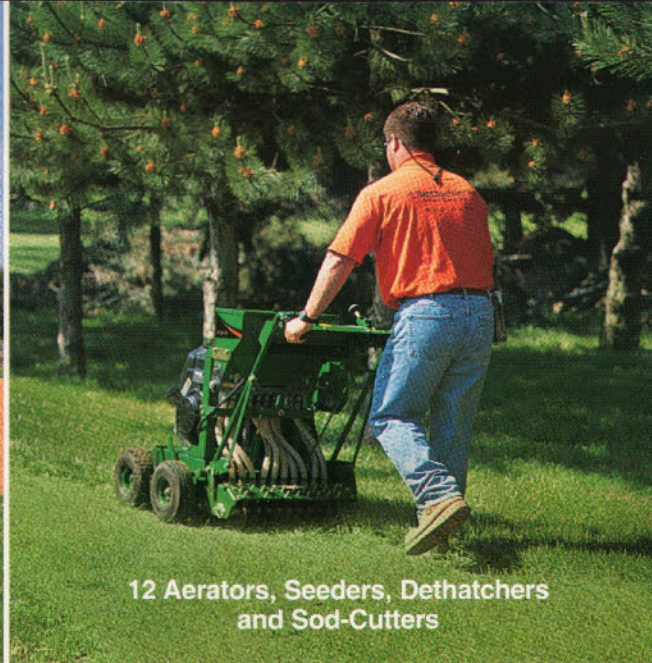

8 Tough Trucks with EFI Engines, Automatic Transmissions and the Biggest Payload

12 Aerators, Seeders, Dethatchers and Sod-Cutters

High-Production, 5-Gang Precision-Reel Mowers

7 Groomers to Rake, Plow, Cultivate, Scarify and Smooth

Dedicated and Accessory Sprayers

5-Gang Rotaries that "Stripe"

6 Walk-Behind Reel Mowers for a Precise Finish

4 Out-Front Rotaries with Striping Brushes

7 Precision-Reel Triplex and Trim Mowers

Winning Combination for World Class Sports Turf

- Broadest selection of products in the industry
- Unsurpassed CustomerOne™ 2 year limited warranties

Get easy payments on equipment, parts and service. Apply for the Jacobsen Card at your dealer today!