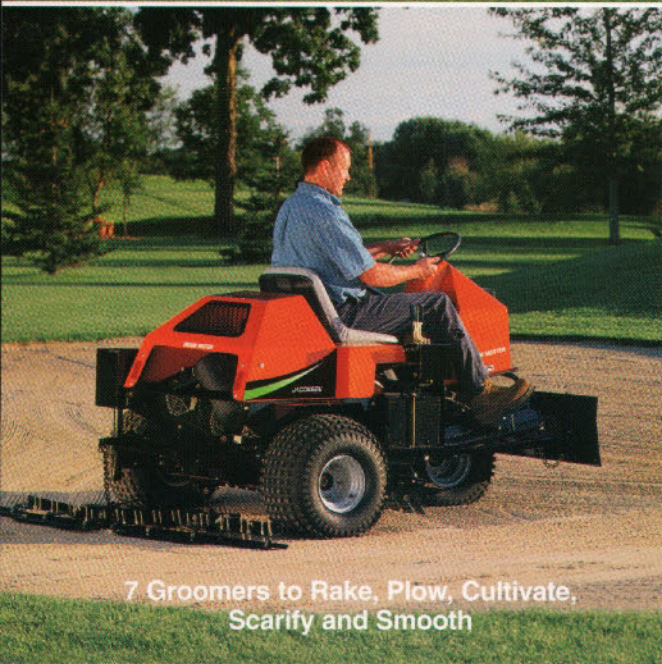

8 Tough Trucks with EFI Engines, Automatic Transmissions and the Biggest Payload

12 Aerators, Seeders, Dethatchers and Sod-Cutters

High-Production, 5-Gang Precision-Reel Mowers

7 Groomers to Rake, Plow, Cultivate, Scarify and Smooth

Dedicated and Accessory Sprayers

5-Gang Rotaries that "Stripe"

6 Walk-Behind Reel Mowers for a Precise Finish

4 Out-Front Rotaries with Striping Brushes

7 Precision-Reel Triplex and Trim Mowers

Winning Combination for World Class Sports Turf