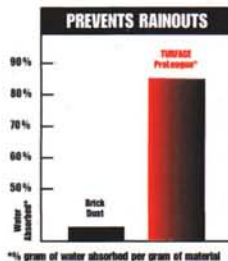

## An infield conditioner that gives you brick red color without the brick.

With **TURFACE Pro League Red** you get the rich red color you want plus the infield conditioner you need.

**TURFACE Pro League** is the only patented infield conditioner that provides superior rainout protection and delivers the ultimate playing surface.