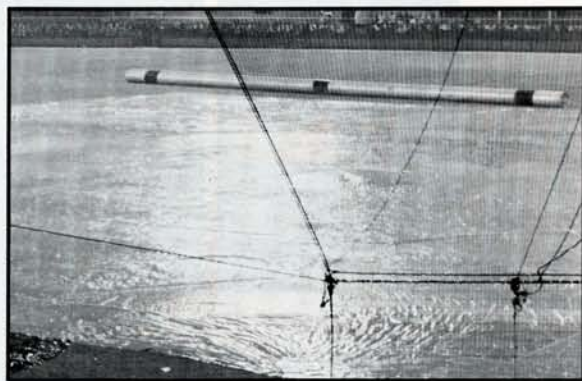

RainBuster

- *Black/White reversibles for the **ULTIMATE A-L-L SEASON** turf protection!
- *Lightweight AND Economical!
- *Sizes from Golf Greens to Soccer Fields.

Compliments our complete line of vinyl covers, patented zipper systems, geotextiles, grids and more! Call for your **FREE BUYER'S GUIDE** now.

1-800-621-0146 TOLL FREE

M. PUTTERMAN & COMPANY, INC.
4834 South Oakley • Chicago, Illinois 60609
312-927-4120 (In Illinois)