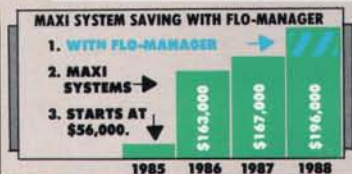

NEW! "CYCLE+SOAK"

Rain Bird's solution to water run-off. "Cycle+Soak" controls water output to poor drainage areas and prevents costly overwatering, flooding, pooling, and evaporation-automatically.

All this, using less water for a healthier golf course.