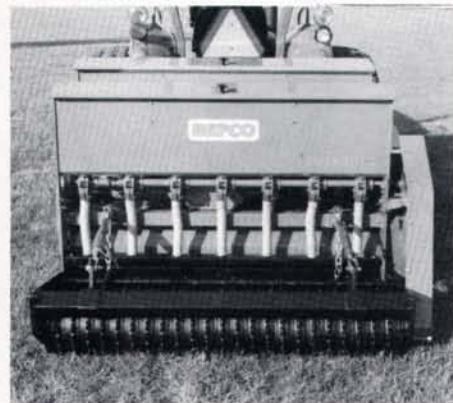

A high-efficiency retrofit pump controller and electronic butterfly-valve combination that fits most existing pump stations has been introduced by Watertronics.

Electronic controls automatically sequence existing multiple pump systems based upon accurate flow/pressure transducer inputs for smooth, economical, and reliable operation.

Befco, Inc., has introduced four seeding machines for tractors ranging from 18 to 80 hp. The Green-Rite models I, II, III, and IV seeding machines have working widths from 50 to 84 inches.

The Green-Rite I is designed for one-pass seedbed preparation, in working widths of 52, 68 and 84 inches. It comes with a Till-Rite power harrow with a scarifier bar, a seed hopper with ground-drive system, large side shields, corrugated depth-control roller and heavy-duty shielded PTO with shearpin safety.