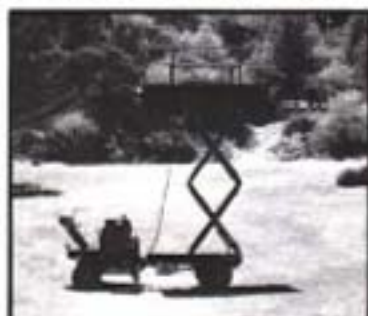

Rugged, Dependable and Versatile Chikusui Turf Utility Vehicles Give You The Power To Transport People & Materials in a Simple, Cost Efficient Way.

MODEL GX-20

- 2-seat Turf Utility Vehicle
- 16hp Twin Engine
- 3/4 Ton Payload
- Hydraulic Dump
- PTO (will accept all Cushman attachments)
- 4 Speeds forward/1 speed Reverse
- Syncromesh Transmission
- Shock Absorbers w/Ind. Front Suspension
- PTO & Hydraulic Dump Operated From Cab
- 3-Year Extended Warranty Available
- MSRP: \$6,700.00