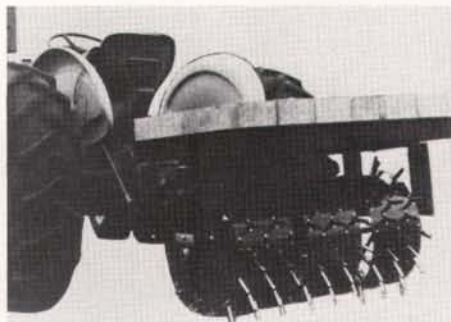

JACOBSEN DIV., TEXTRON

Circle 216 on Postage Free Card

FITTINGS SPEED INSTALLATION

Spiral barb fittings from Rain Bird eliminate the need for glue and clamps during installation. The fittings can be twisted-in for insertion instead of glued.

Installation in tight or deep locations is easier with barb fittings. They are part of the company's flexible swing joint family of products.

RAIN BIRD SALES, INC.

Circle 232 on Postage Free Card

EXPANDABLE DRUM AERIFIER

Aerify from 25 to 72 inches at a run with Dedoes Model H Mounted Aerator. Designed for easy attachment to all tractors with category 0 or 1 hydraulic three-point hitches. The unit features the patented hinged tines in five sizes.