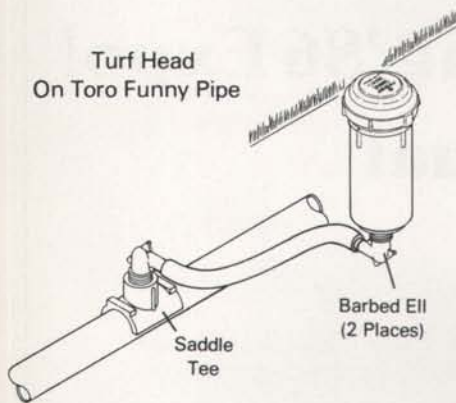

An Educational Event
sponsored and presented by the
Northern California Turfgrass Council
in conjunction with the
U.C. Cooperative Extension

ROOKIES

PRODUCT UPDATE

NO-TRIM IRRIGATION HEAD

There is no need to trim around Toro's XP 300 gear-driven pop-up sprinkler since the head punches through covering grass. At the end of the cycle, the head retracts back into the grass making it less visible to vandals.