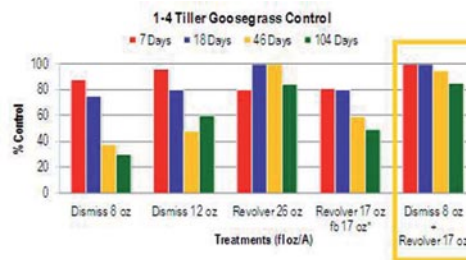

Kubota enters compact track loader market

Kubota Tractor has introduced a compact track loader series, the 75-hp SVL75 and the 90-hp SVL90 models. The new loaders are created exclusively from Kubota engineered and manufactured components in a specific track loader design. Both models are powered by a four-cylinder, direct injection, turbo-charged Kubota diesel engine and are equipped with a rigid-mount undercarriage and a vertical lift for long reach and maximum lifting and dumping capabilities. A variety of performance-matched attachments are available for the SVL75 and SVL90, including several bucket options with teeth or straight edges, 4-in-1 buckets, pallet forks and more.

www.kubota.com

Aerate 36 to 60 inches with one machine

The Plugr VersaTow by SourceOne Outdoor Power Equipment is a pull-behind turf aerator that features 12-in. self-storing wings on each side of the 36-in. main frame, allowing operation at 36, 48, or 60-in. widths. The wings float independently for better results on uneven terrain. VersaTow is compatible with a Category 1 3-point hitch or a standard tow bar. You'll achieve approximately 6 x 7-in. core spacing up to 4 in. deep from 80 heat-treated 5/8-in. tubular tines.

www.sourceonex.com/plugr

Tank-mix combo to control late goosegrass