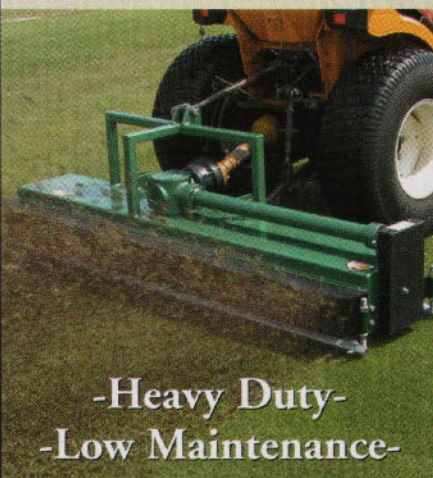

THATCH MASTER TM-720

-Heavy Duty-
-Low Maintenance-

Turf Specialties, Inc.

Call for price, demo or CD

800-201-1031

www.turfspecialties.net

Fill in 143 on reader service form or visit <http://oners.hotims.com/14677-143>