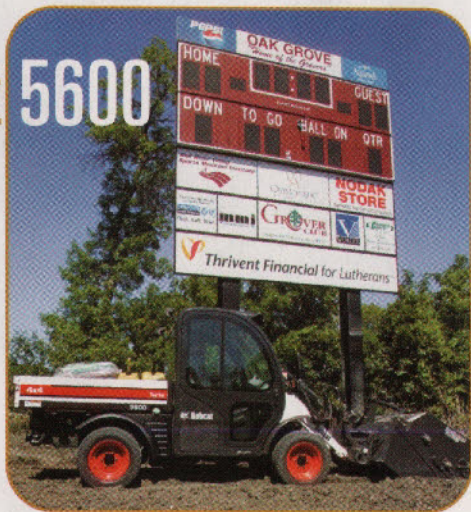

1 Toolcat 5600

1. Bobcat's Toolcat 5600 utility work machine has four new attachments, rear hydraulic and power take-off (PTO) kits, and an enhanced drive system. The company says the unit combines all the best features of a utility loader, pickup truck, and attachment carrier. A Brushcat rotary cutter, sweeper, landscape rake, and combination bucket join more than 25 attachments already approved for the machine.

Bobcat Company/866-823-7898
For information, circle 059 or
see <http://www.oners.ims.ca/5905-059>

TOOLS & EQUIPMENT

2 TerraForce utility vehicle

2. The Broyhill TerraForce turf utility vehicle has a 1-ton payload and 18-mph ground speed. Features include Kohler 18-hp, V-Twin cylinder engine and multi-leaf, new 5-speed transmission, high-travel front suspension, and rear-accessible drive train for simple maintenance. Also provides a foundation for dedicated attachments including the SpraMate 160-gal. and 210-gal. sprayers.

5. Husqvarna introduces the new HUV 4210GXP, which offers an 11.5-hp Kawasaki engine with a towing capacity of 800 lbs. Features include a tilting bed box, lift-style tailgate, headlights, bench seat and tight turning radius. The frame was built using a rustproof Air-craft grade aluminum and the leaf spring suspension with dual hydraulic shocks provides a comfortable ride.