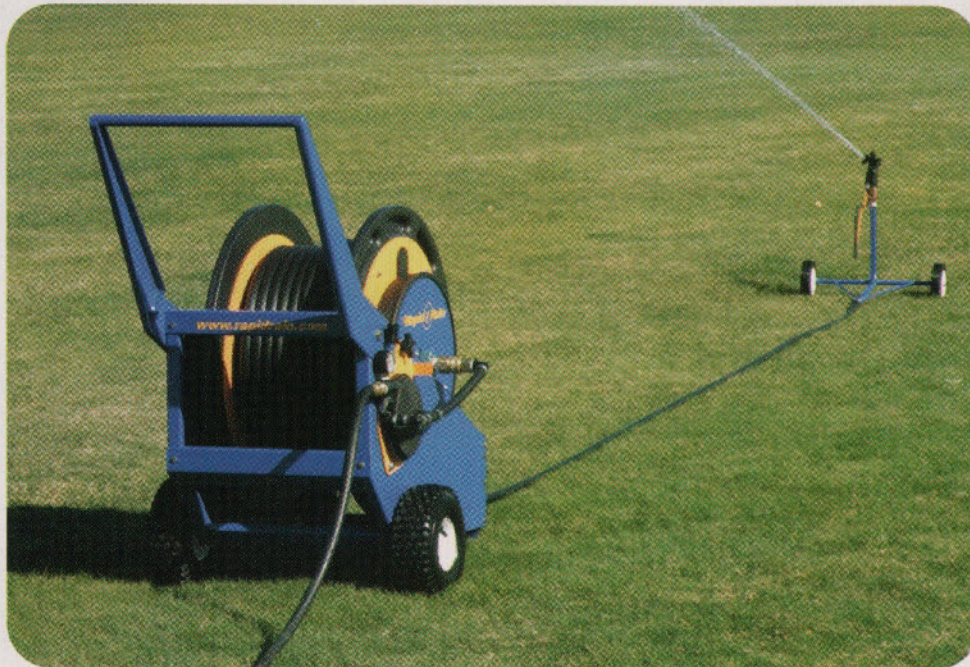

>>new products

"Rapid Rain"

The Rapid Rain line of automatic watering systems are convenient and allow easy watering by automatically rewinding the hose and sprinkler, and shutting off when you choose. No need to move sprinklers around to different areas, or maintain a complicated and costly permanent system. The sprinklers require no batteries, no engines, and no electricity, and there is no need for special fittings.

**Mobile Irrigation Technologies/
888-734-7246**

For information, fill in 086 on reader service form or see <http://www.oners.hotims.com/9134-086>

Reset controller automatically

Designed as a simple add-on to any existing Hunter controller equipped with a SmartPort as well as the all-new ACC controller, Hunter's ET System permits installation of a truly automatic irrigation system that automatically resets to on-site weather conditions. The ET System uses evapotranspiration data collected on site to create an intelligent irrigation program for each watering day. This "smart" watering program is operated through the controller's Program "A", freeing its other programs to run non-irrigation or non-ET adjusted zones.

Artificial Turf Benefits:

- Drains remarkably faster
- Reduces installation time
- Reduces G-Max
- Eliminates rubber migration
- Eliminates standing water
- Strong enough for vehicles
- Below entire playing surface
- Air void for heating and cooling
- Allows flushing and sanitizing
- Maintains level playing surface

Natural Turf Benefits:

- Drains remarkably faster
- Reduces installation time
- Reduces irrigation requirements
- Extends playing season
- Eliminates standing water
- Reduces maintenance costs
- Below entire playing surface
- Superior perched water table
- Greater root mass
- Gas circulation through soil