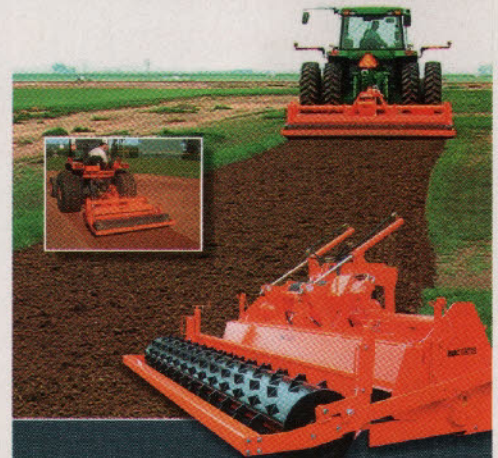

THE BLECAVATOR

ONE PASS PERFECTION

From 52"–160" working widths

RESHAPING THE FACE OF NATURE

BLEC
LESA INC.

864.225.3666 • www.blecusa.com

Fill in 151 on reader service form or visit www.oners.ims.ca/5906-151

WANT TO REACH QUALIFIED BUYERS?

- TARGETED LEADS
- SUPERIOR PENETRATION
- PROVEN VALUE
- OUTSTANDING RESULTS

Then rent our list of targeted, qualified readers for your next direct mail promotion.

Call today for more information regarding our product lines and extensive database marketing programs.

M2MEDIA 360
LIST RENTAL

Cheryl Naughton
[cnaughton@
m2media360.com](mailto:cnaughton@m2media360.com)
770/995-4964
Fax: 770/995-4983