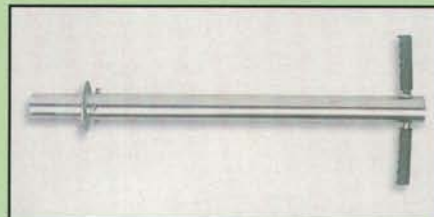

Bush Hog

P.O. Box 1039
Selma, AL 36702
Tel: 334-874-2700

For more information circle 150.

Four-in-one groomer

Fieldmaster Infield Groomer combines four jobs in one unit to produce firm, safe and attractive skinned areas. The groomer opens infields with spring tines, levels with a double leveling bar, rolls and finishes the job with a 5-inch wide brush that gives infields a professional appearance. Available in 4- and 6-foot widths, the pull behind groomer is constructed of a durable, tubular welded frame for durability.

Fieldmaster

15551 W. 109th St.
Lenexa, KS 66219
Tel: 800-728-3581
Fax: 913-492-8532
info@fieldmaster.com

For more information circle 151.

Skid Steer Loader

T-245 HDK Skid steer loader offers big-machine performance for digging, lifting, loading and pushing. It has a 2,400-pound lifting capacity and an 87-net-horsepower Kubota turbocharged diesel engine. Two 3-inch bucket cylinder are designed to provide high front-end strength and a breakout force of more than 6,970 pounds. In addition, the loader's heavy-duty boom arms are designed

and built to withstand the stress of high-impact shock loading, day after day. A wheelbase of 44.8 inches provides smooth, stable operating regardless of terrain. An optional high-flow hydraulic package is also available to

Turf Plugger

The 2-inch Turf Plugger is designed to replace small areas of damaged turf with new plugs. The plugger stores turf plugs cut from any nursery area in the zinc-plated steel tube handle. As damaged areas are cut, new plugs emerge from the top of the tube for replacement. The unit includes an adjustable blade for cutting to a depth of 4 inches.