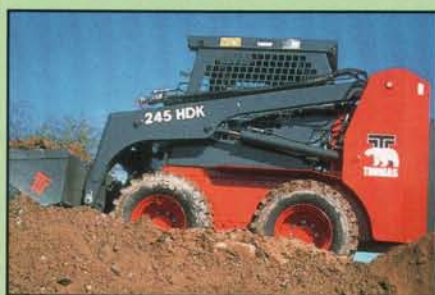

Bush Hog

P.O. Box 1039
Selma, AL 36702
Tel: 334-874-2700

For more information circle 150.

Four-in-one groomer

Fieldmaster Infield Groomer combines four jobs in one unit to produce firm, safe and attractive skinned areas. The groomer opens infields with spring tines, levels with a double leveling bar, rolls and finishes the job with a 5-inch wide brush that gives infields a professional appearance. Available in 4- and 6-foot widths, the pull behind groomer is constructed of a durable, tubular welded frame for durability.

Fieldmaster

15551 W. 109th St.
Lenexa, KS 66219
Tel: 800-728-3581
Fax: 913-492-8532
info@fieldmaster.com

For more information circle 151.

Skid Steer Loader

T-245 HDK Skid steer loader offers big-machine performance for digging, lifting, loading and pushing. It has a 2,400-pound lifting capacity and an 87-net-horsepower Kubota turbocharged diesel engine. Two 3-inch bucket cylinder are designed to provide high front-end strength and a breakout force of more than 6,970 pounds. In addition, the loader's heavy-duty boom arms are designed

and built to withstand the stress of high-impact shock loading, day after day. A wheelbase of 44.8 inches provides smooth, stable operating regardless of terrain. An optional high-flow hydraulic package is also available to