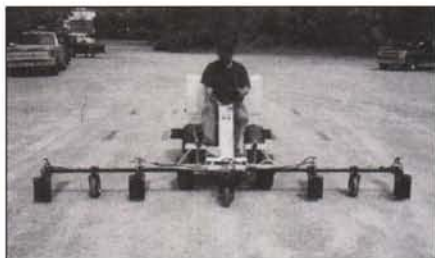

Football Striping Made Easy

Kromer Co. offers an innovative boom for football line striping. The unit stripes the five-yard lines and four hash marks in one pass. Five-yard lines are double-covered with two angled nozzles.

Kromer Co.

Circle Number **132** on Postage-Free Card