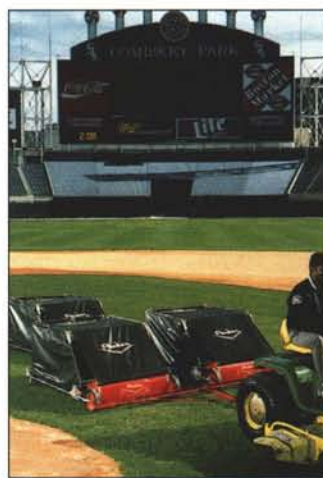

PRODUCT SHOWCASE

Estate Master®

The Estate Master® from Parker Sweeper is designed for sweeping athletic fields, golf courses, parks and other large turf areas. This sweeper cleans a swath of more than 8 ft. with every pass. Designed with four rows of polypropylene brushes to ensure efficient pickup of grass clippings, leaves and other lawn debris.

Collects up to 51 cu. ft. For more information on the Estate Master or any Parker product, contact us at:

Parker Sweeper

111 South Rohlwing Rd, Addison, IL 60101

(630) 627-6900

Fax: (630) 627-1130

Circle **124** on Postage Free Card