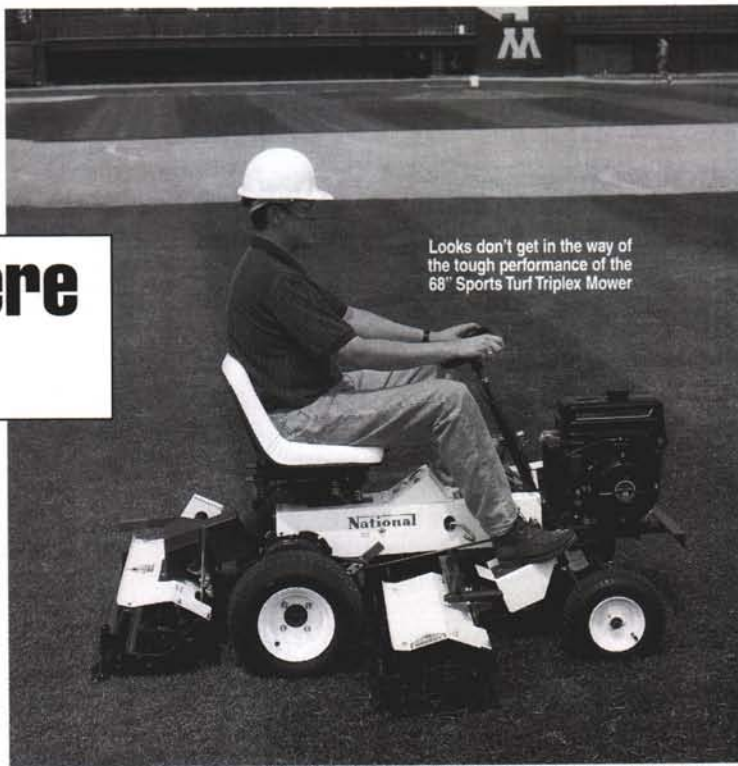

Attractive striping
shows-off playing field.

Looks don't get in the way of
the tough performance of the
68" Sports Turf Triplex Mower

NATIONAL® is a Registered Trademark of National Mower Company

Nothing makes sports turf look better than a National. The Best Price. The Best Cutting.

Call 1(800) 817-1889 use **Fast Fax #1210797**
and/or Circle 121 on Postage Free Card