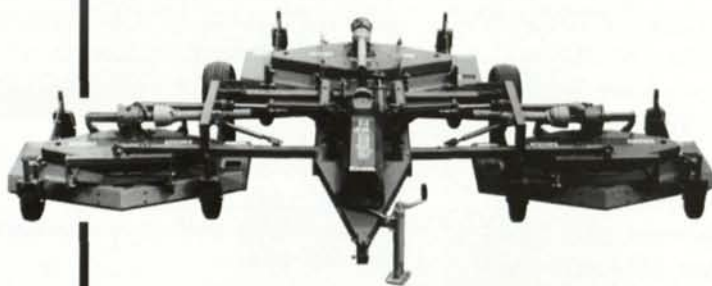

Most recently, STMA had a booth at the Florida Turfgrass Association Show and plans are in place for booths at the Baseball Winter Meetings Trade Show and Golf Course Superintendents Association of America Show.

We realize that as a national organization with a large, diverse membership, we must find ways to reach those who are interested in advancing the profession of sports turf management. As more and more people are finding, our niche of the turfgrass industry requires a unique set of skills and will only continue to rise in importance as athletes are paid

more, professional and amateur sports take on greater social value and the option of litigation is chosen more frequently for sports-turf-related injuries.

Take note in these pages of the happenings of STMA chapters scattered throughout the country. As a former chapter president and board member, I can attest to the hard work done at the chapter level. Along with those affiliated chapters are many organizations that are meeting and working through the chapter guidelines to form official STMA chapters. The chapter organizations help to deliver the STMA message at local and regional levels.

We hope you find the STMA influence in your area of sports turf and, just as importantly, we hope to find *you* present at future STMA events.

Want CUTTING EDGE Technology

While you are mowing . .

Rear Discharge Technology =
Savings X 3 !!!

CYCLONE FLEX MOWER

BEFCO, Inc.
P.O. Box 6036
Rocky Mount, NC 27802-6036
800-334-6617 FAX (919) 977-9718

call **BEFCO**
1-800-334-6617

Save **MONEY**
with **BEFCO** Technology:

- Cleaner Cutting than side discharge or air tunnel mowers
- Lower Horse Power for Wider Cut (3 Decks DON'T require 3x HP!!!)
- Mow at Faster Speeds
- NO windrowed thatch
- High Capacity (8-12 acres/hour)
- Leaf & Thatch Mulching
- Safe Operations