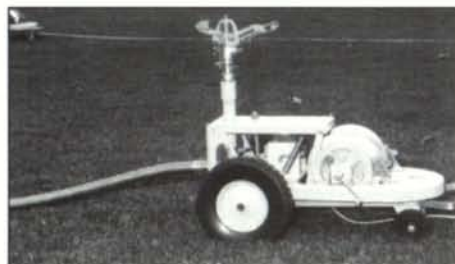

### Traveling Sprinkler

The Rain Train by Pioneer is an easy, efficient method for watering athletic fields. It's ideal for groundskeeping departments not equipped with an expensive, high maintenance, underground sprinkler system. Just plug a 1-inch hose into the back, draw the guide cord to the end of the desired run, and turn on the water. Water pressure powers it down the field up to 200-feet. Adjustable speed allows light, moderate or heavy waterings in a single pass and an automatic shut-off triggers at the end of the run.