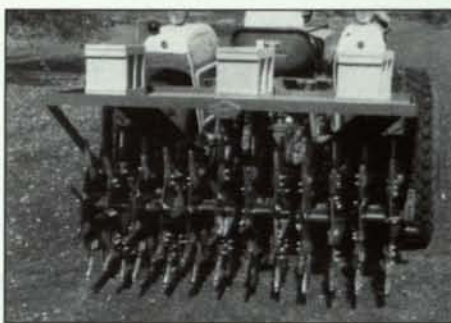

CORE AERATORS

The Gandy Core Aerator-60 is a professional Category I, three-point hitch aeration tool design with independent dual-wheel coring heads that independently follow the ground contour. With its five-foot aerating width, the unit is built for use on golf courses, athletic fields, parks and industrial and institutional lawns.

The Gandy Core Aerator-34 is a pull-type unit with a coring width of 34 inches—ideal for use with small- or medium-size tractors or utility vehicles. For transport, its wheels lift into place by hand-operated levers.

GANDY COMPANY

Circle 142 on Postage Free Card

CLASSIFIEDS

• Display Rates: (Per Column Inch)

1x: $140	6x: $115
3x: $130	12x: $100

• By The Word Rate:

$.95 per word, per insertion. Initials and abbreviations count as full words. Minimum charge $55.

• Deadline:

The 20th of the month prior to publication date.

• Note:

All classifieds are payable in advance. Ads using cuts or special borders will be charged at display rates. Ads are non-commissionable. Blind ads will be charged an additional $10.

• For Space Reservation Contact:

Melissa Barrasso, Classified Sales
68-860 Perez Rd., Ste. J
Cathedral City, CA 92234
(619)770-4370 • FAX (619)770-8019

ADVERTISER INDEX

Badger Associates	42
Bandit Industries	.INSRT
Becker Underwood, Inc.	31
BH Sales	.INSRT
EasyLawn HydroSeeding Systems	29
Excel Industries, Inc.	.INSRT
Finn Corporation	37
Gordon Bannerman, Ltd.	7
Hydro Plant, Inc.	13
ISA	2
J.C. Whitlam	42
Jaydee Equipment Company	13
Jacklin Seed Co.	5
JiffyLine	17
Kelly-Creswell Co., Inc.	17
Kifco	41
Kubota Tractor Corp.	44
Little Manufacturing	28
McCord Tire	15

Missouri Paint Supply	33
M. Putterman & Co., Inc.	32
Newstrip, Inc.	32
Pennington Seed Inc.	11
SMITHCO	14, 41
Southern Turf Nurseries	28
So. Calif. Hydroseed & Hydromulch	16
S.P.O.R.T.S.	14
Stabilizer	39
STMA	3
Turf Products	32
The Toro Company	.INSRT
So. Cal Turfgrass Expo	27
Trusco Mfg Co.	42
Vermeer Mfg. Co.	.INSRT
World Class Athletic Surfaces	12

POND & LAKE LINERS

Buy Direct from fabricator 20, 30, 40 mil PVC, Hypalon, HDPE, & VLDPE. Custom fabricated panels of up to 25,000 S.F. Material Only, Material & Supervision or Complete Installation service available.

1-800-524-8672

COLORADO LINING COMPANY

1062 Singing Hills Rd., Parker, CO 80134

303-841-2022

FAX 303-841-5780.