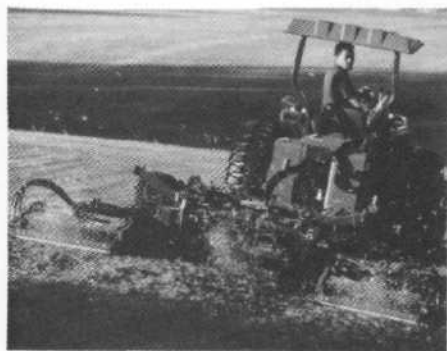

ROOKIES

PRODUCT UPDATE

GANG REEL MOWERS

Kubota's hydraulically driven Verti Reel gang mowers are available in five- and seven-gang models. The five-gang unit is designed for use with the Kubota L3250 Turf Special tractor. The seven-gang unit operates with the M4030SU Turf Special tractor.

A power pack mounted on the tractor's three-point hydraulic hitch enables the op-

erator to clearly view the reels as they cut. Locating the power pack on the three-point hitch enables the operator to turn lock-to-lock without the rear tires interfering with the frame.

The five-gang hydraulic Verti-Reel is two units in one: a quality-cut blade reel mower that easily converts to a vertical cutting unit.

Powerful direct-drive 30-inch reels cut a

swath of more than 11 feet.

The lightweight seven gang unit has eight-blade, 7-1/2-inch diameter reels that clip every 1.4 inch of turf. Reel speed is adjustable from 210 to 1400 rpm, independent of ground speed. Tire surface distributes weight over a larger area, resulting in less compaction.