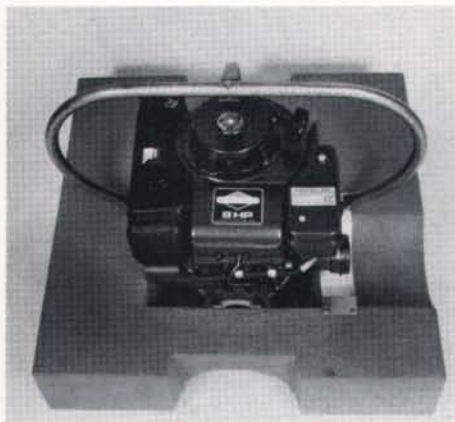

### FLOATING PUMP

A floating portable pump featuring a reliable four-cycle, air-cooled Briggs & Stratton engine is now available from Otterbine/Barebo, Inc.

The pump requires no priming and operates in as little as three inches of water. Delivering up to 410 gpm, it provides an easy way to move water from a sand bunker or flooded area. It can run dry without harming the unit.