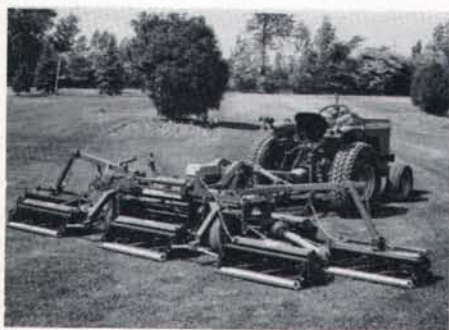

### FLOATING PUMP

A floating portable pump featuring a reliable four-cycle, air-cooled Briggs & Stratton engine is now available from Otterbine/Barebo, Inc.

The pump requires no priming and operates in as little as three inches of water. Delivering up to 410 gpm, it provides an easy way to move water from a sand bunker or flooded area. It can run dry without harming the unit.

### PTO GANG MOWERS

Brouwer transportable PTO-driven mowers are manufactured to give a fine-quality cut even in adverse conditions. The standard mowers, with their fixed mowing units, rugged design and proven mechanical drive, offer reliability and low maintenance costs.

The Fairway models have a unique floating mowing unit design that delivers an outstanding, quality cut even on wet turf. All models are equipped with positive height-of-cut adjustment with optional quick height adjusters available.