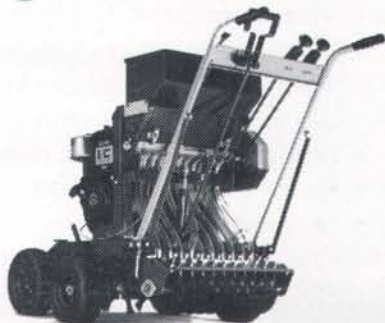

GOLF COURSE MAINTENANCE EQUIPMENT

The City of Industry, California, will receive sealed bids for: Golf Course Maintenance Equipment, no later than Tuesday, April 25, 1989, at 11:00 a.m., PDT. For specifications and information, please call 818/333-0336 or write to: Civic-Recreational-Industrial Authority
15651 East Stafford Street
City of Industry, CA 91744

PARKS SUPERVISOR: TURF & ATHLETIC FIELDS

The Waukegan Park District seeks an individual who would be responsible for the daily scheduling and supervision of personnel involved in parks maintenance activities, general turf and grounds maintenance, athletic field management and fleet and equipment repairs.

Grosche Field at the Waukegan Park District is highlighted in this month's issue as a winner of the "Beam Clay Baseball Diamond of the Year Award." Contact: Greg Petry, Superintendent of Parks, Waukegan Park District, P.O. Box 708, Waukegan, IL 60079, (312) 244-7275.

ADVERTISER INDEX

Bobcat/Melroe	29
Brouwer Turf Equip. Ltd	18,33
Brown Mfg Co	19
Ciba-Geigy Corp	2,3
Cushman, Div. OMC	32
Glenmac	23
Golf 2000	24
Green Care International	32
Ground Hog	21
Growth Products	18
Holland Aerway	13
J.J. Mauget Co	31
John Deere	6,7
Lesco Inc	36
Lindstrom	25
Mobay Chemical	8
Neogen	17
Olathe Mfg. Co	30
Partac Peat Corp	24
Ronk Electric	23
Turf Seed Inc	5
Vertidrain	24
Weather-matic Irrigation	35

What puts you
in the groove
for greener lawns?

ANSWER: The Ryan Matabay® Overseeder: It feeds seeds directly into the groove it cuts for maximum germination and greener results. It's the only changeable overseeder that gives you the flexibility to power rake, overseed, or do both at the same time. For all the facts, return the reader service card in this publication today.

RYAN®

BUILT TO LAST

6478 Ryan, OMC-Lincoln, P.O. Box 82409, Lincoln, NE 68501
Toll Free: 1-800-228-4444