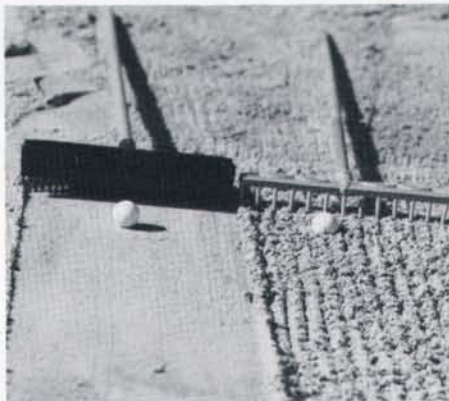

The Groundskeeper from All-Pro Athletic Surfaces is a durable, soft rubber pad covered by En-Tous-Cas synthetic turf. The edges are tapered leaving no lip to interfere with sliding players. It resists deterioration by sun, foot traffic, water, pollution, rot or bacteria.

Once installed, the batters box is permanent and difficult for vandals to damage.

ALL-PRO ATHLETIC SURFACES, INC.

Circle 146 on Postage Free Card

ANTI-DRIFT KIT

When a turf chemical is applied at the rate of a few ounces per 1,000 square feet, drift can make a difference in uniformity and control. To make its walking boom drift-free, Broyhill has developed a see-through anti-drift kit.

SMOOTH RAKE

The makers of the Smoothie sand rake believe that a golf ball is easier to hit out of a bunker when the sand is smooth than when furrowed by standard rakes. To provide a smooth surface the company designed a rake that removes footprints, club marks and debris from sand and leaves the trap as smooth as a sandy shoreline.