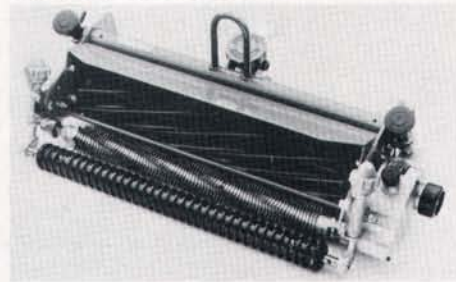

GROOMING REEL

The Toro Company has introduced a new grooming reel for its Greenmaster 3000 greens mower. The reel operates like a verticutter to limit thatch build-up and to remove runners. When used frequently at a light setting, the grooming reel promotes vertical and upright growth. The result is a more uniform playing surface.

Two models are available to accommodate a wide variety of growing conditions and customer needs. The blades are spaced 1/4-inch apart on the reel recommended for use during the spring and summer. A second reel with 3/4-inch blade spacing is suggested for late summer and fall. The depth penetration of both reels can be adjusted without tools.

The cutting unit suspension of the Greenmaster permits the grooming reel to ride independently of the collection baskets. It also allows the grooming reel to be raised or lowered for turns or stopping without affecting the depth setting.

THE TORO COMPANY

Circle 144 on Postage Free Card

LOW VOLTAGE LIGHTS

Barebo's high intensity, low-voltage lights are safe and durable either underwater or near water features. Designed primarily for the company's floating "fountain-like" aerators, the lights have a universal mounting bracket which allows them to be used in any type of fountain or pool and on docks, bridges or waterfalls.

The lights are low voltage but produce a high intensity of light. They can be adapted to provide colored light for dramatic effect to water or landscape features at night.

BAREBO, INC.

Circle 145 on Postage Free Card