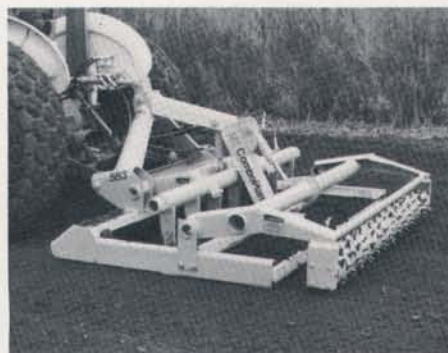

ALL AMERICAN SCOREBOARDS

Circle 137 on Postage Free Card

LIGHT FIVE-GANG FAIRWAY MOWER

Jacobsen has added two more gangs to light-weight fairway mowing with its LF-100 five-gang reel mower. The unit offers precision mowing and low ground pressure previously available only on triplex greens mowers. It cuts a 100 inch swath at speeds up to five mph for higher productivity than triplex mowers.

A new mower configuration puts the two outside reels in front of the operator so the trimming edge can be seen without looking back. This gives better control of overlap and provides a shorter uncut circle of grass on turns. Grass catcher removal and reel maintenance is also simplified as a result. All reels are full floating.

A 22 hp liquid-cooled diesel engine powers the LF-100. All five reels are hydraulically lifted quickly with the touch of a foot pedal. Two-wheel power steering and four-wheel wide-track stance make it easier to hold a straight line for accurate striping of fairways and athletic fields.

pany's proven MT/780 series.

The completely hydraulic unit scrapes, scarifies, planes and pulverizes soil or basepath mix in one pass. The leading edge of the unit is a scraper which eliminates bumps and provides a smooth, even grade. Variable-depth scarifiers then break up heavily compacted soils and soil layers. Two planing beams distribute the loosened soil and fill in depressions. Finally, a pulverizing roller crushes lumps and leaves a loose, open surface for seeding or sodding, race tracks or skinned areas.