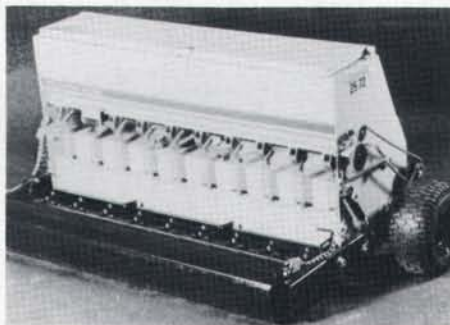

### SOLID STAND SEEDER

The Land Pride Solid Stand Seeder, designed for accurate interseeding and new seeding of grasses, features high output and user accessibility. The three-way soil-to-seed contact system provides greater germination and emergence with the advantages of a full-width seeding pattern.

the job by pressing and firmly packing the seed for proper germination, eliminating air pockets.

The Land Pride Solid Stand Seeder offers

welded heavy gauge steel boxes and a heavy-duty profile stamped A-frame. Features include variable knife spacing, ground-driven seed metering, adjustable working depth, heavy-duty PTO with slip-clutch safety, clear seed tubes, and a removable gauge wheel for seeding in tight areas.