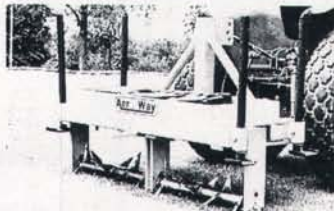

### TEXAS A & M/OLSEN FIELD DISCOVERED THE

**Aer Way**

**ADVANTAGE...**

*WHY DON'T YOU?*

**FAST, EFFICIENT, LOW COST,  
LOW MAINTENANCE TURFGRASS AERATION**

### SEVERAL MODELS AVAILABLE, WITH:

- 28" TO 86" SWATH
- PULL-TYPE OR 3 POINT HITCH
- 5", 6½" AND 8" TINES
- HYDRAULIC LIFT

**DESIGNED  
ESPECIALLY  
FOR HARD  
COMPACTED  
TRAFFIC &  
PLAY  
AREAS.**

The unique patented design fractures the soil between the tines enhancing the soil profile and its natural capillary action. This eliminates ponding and allows air, moisture and fertilizer to get to the root system maximizing growth and greener turf.

The "AER-WAY" now comes standard with a full width weight box, tow bar and parking stands, and optional passive or precision overseeders.

**CONTACT YOUR  
AER-WAY DISTRIBUTOR,  
OR CALL: (800) 228-8032**