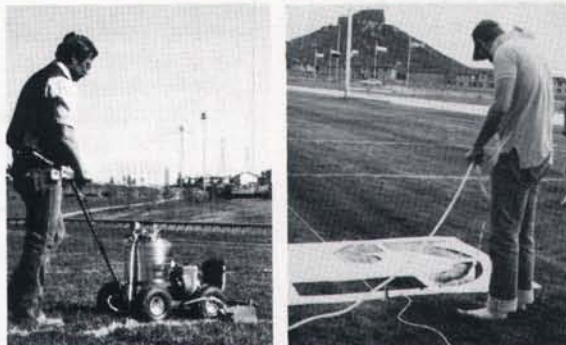

IS YOUR FIELD A "WINNER"?

NEWSTRIPE can supply the products to make your sports surfaces the most attractive in your conference. Our line markers and stencils are being used by major universities, school districts and soccer clubs for field maintenance.

Check these possibilities:

- Football
- Basketball
- Soccer
- Playgrounds
- LaCrosse
- Shuffleboard
- Baseball

NEWSTRIPE Inc.

P.O. Box 440881
Aurora, CO 80044

CALL
1-800-624-6706
For Details

Circle 137 on Postage Free Card

Aer Way congratulates Texas A & M/Olsen Field, winner of the 1988 college "Baseball Diamond of the Year" award.

TEXAS A & M/OLSEN FIELD DISCOVERED THE

Aer Way

ADVANTAGE...

WHY DON'T YOU?

**FAST, EFFICIENT, LOW COST,
LOW MAINTENANCE TURFGRASS AERATION**