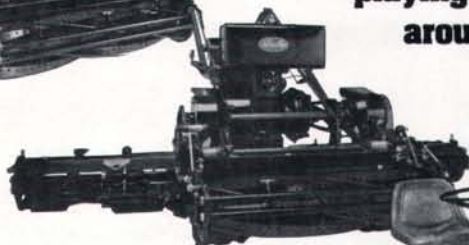

Locke Triplex