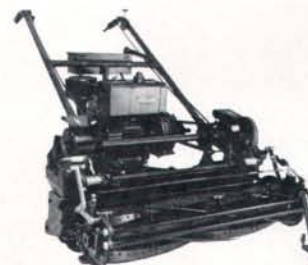

SCOREBOARD

CLASSIFIEDS

CLASSIFIED ADVERTISING RATES: $45.00 per inch payable in advance. One inch minimum. There are about 50 words per inch. Send copy with check for $45.00 at least four weeks prior to issue date to: Classifieds, sportsTURF magazine, P.O. Box 8420, Van Nuys, CA 91409. Blind box numbers are available. Special borders and rules will be billed at display advertising rates. Classified ads are not commissionable.

POND LINERS
20,30 mil PVC, LLDPE, liners made to order. On site supervision or installation available. Call:
Colorado Lining Company
(303) 841-2022

PARTAC® GREEN SAND FOR DIVOT REPAIRS

The Ultimate Solution to Unightly Divots at Televised Golf Tournaments and other Sports Events!

AVAILABLE NATIONWIDE
1-800-247-2326
IN N.J. 201-637-4191

Locke makes the cut ...

**at the finest
playing fields
around the world.**

Locke Single