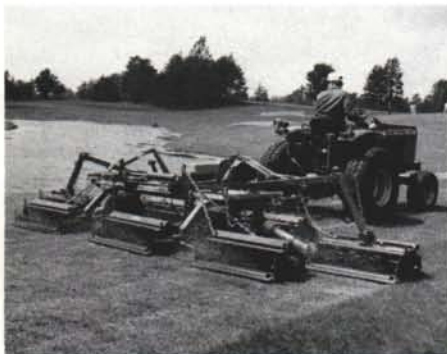

ROOKIES

PRODUCT UPDATE

PTO GANG MOWER

Large-area mowing can still be economical with Brouwer's PTO gang mowers. These transportable mowers can be pulled with small tractors with lower fuel consumption and less weight to cause compaction. The reel units can be lifted for transport manually or with an optional hydraulic lift.

Three-, five- and seven-gang units are available with five choices of reels. The mechanically-driven reels provide a quality cut even in wet or tough grass. All mowers are equipped with positive height-of-cut adjustment or optional quick height adjusters.

BROUWER TURF EQUIPMENT LTD.

Circle 144 on Postage Free Card

WALK-BEHIND VERTICUTTERS

A versatile duo of walk-behind verticutter/aerators perform a variety of important functions for sports turf managers.

The smaller Model 504 is ideally suited for vertical mowing of greens, tees and other fine turf areas. A selection of blades also enable the unit to aerate, dethatch, break up plugs and control grain. Powered by a seven-hp engine, the Model 504 grooms an 18-inch wide swath of turf.